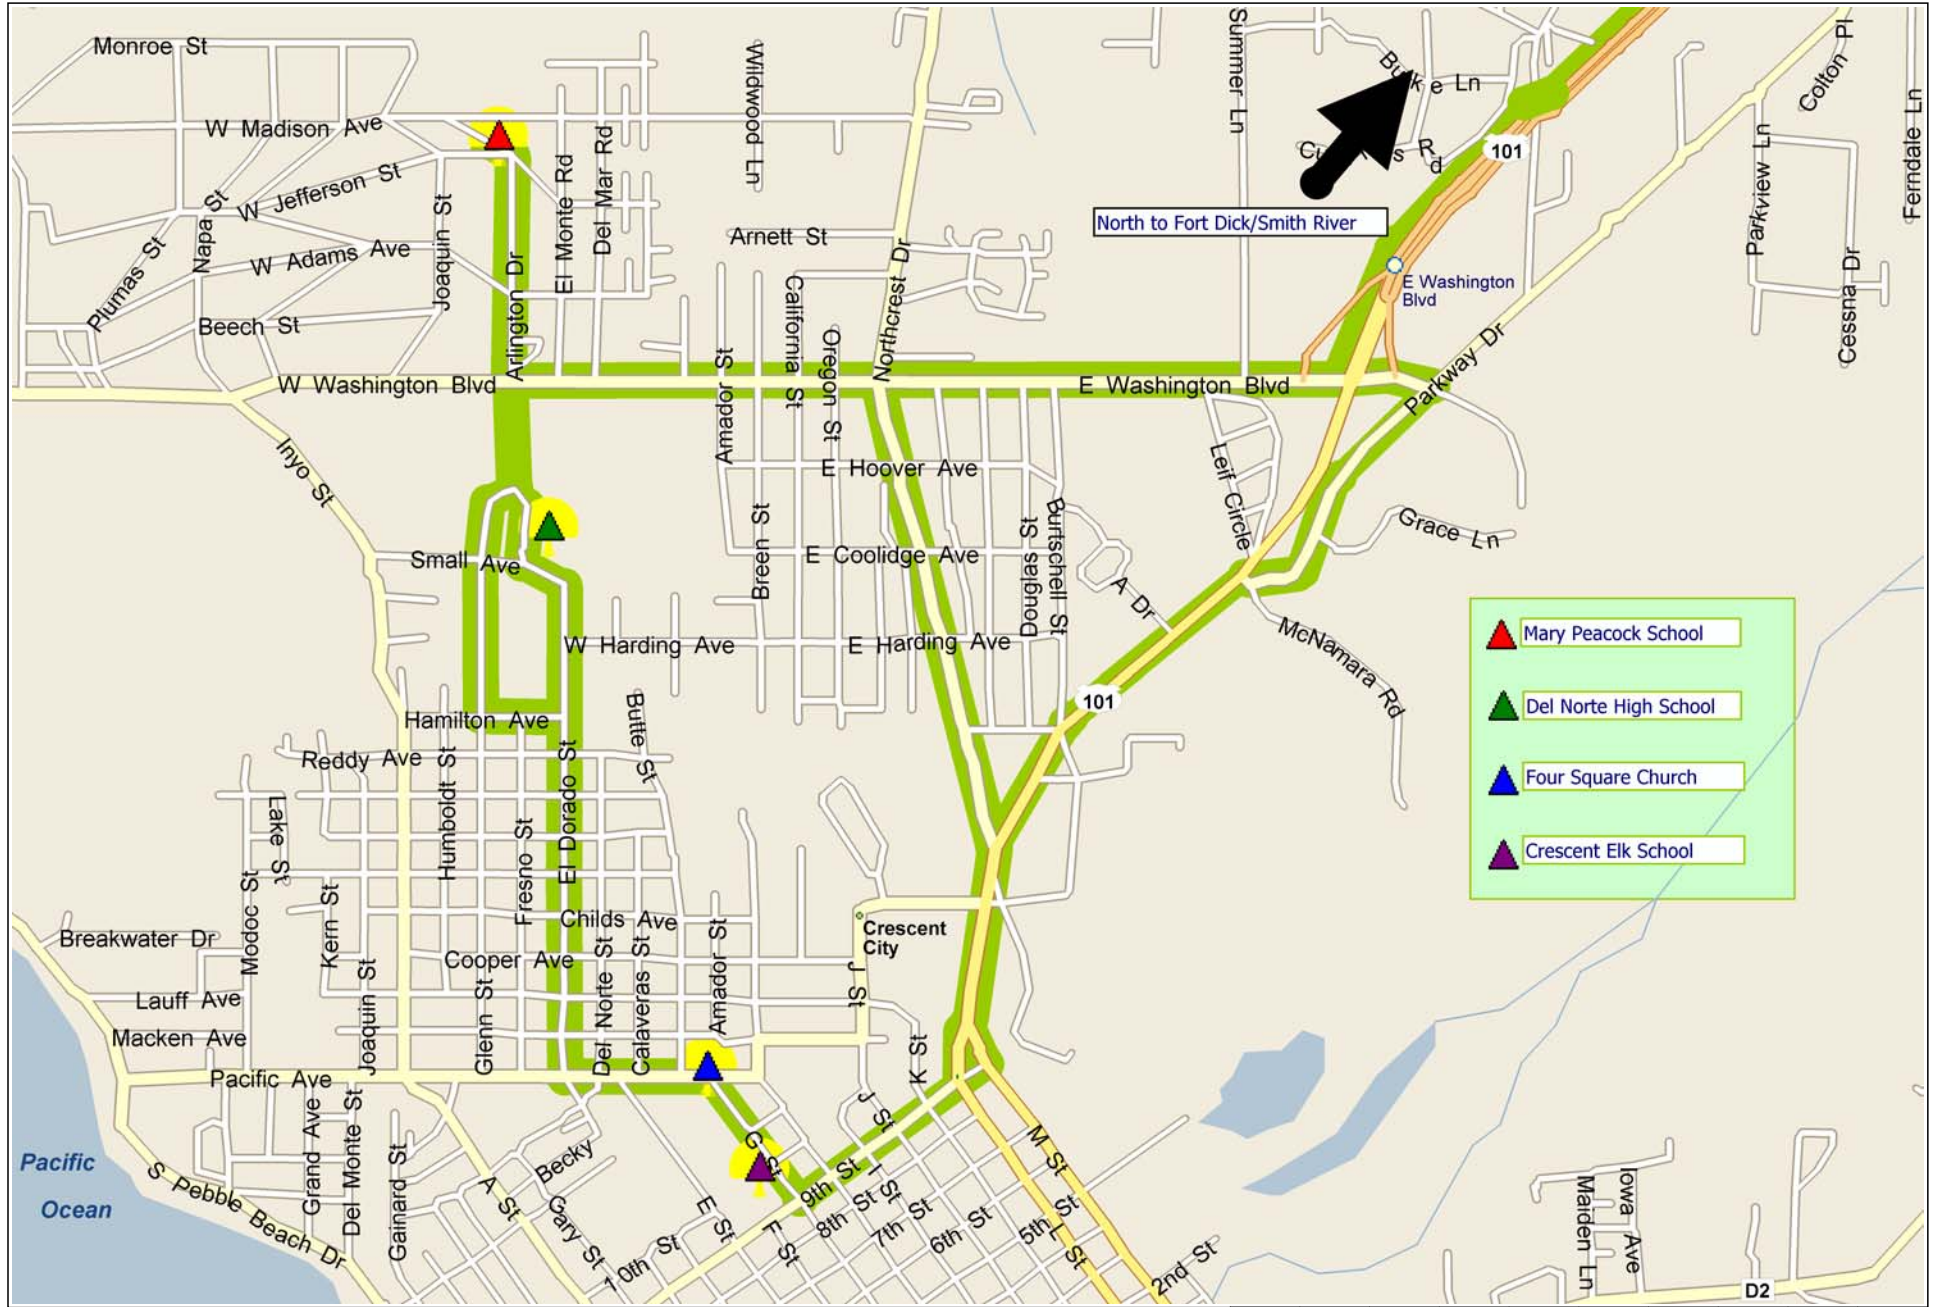

Jaycee Tournament - Crescent City Map

- ▲ Mary Peacock School
- ▲ Del Norte High School
- ▲ Four Square Church
- ▲ Crescent Elk School