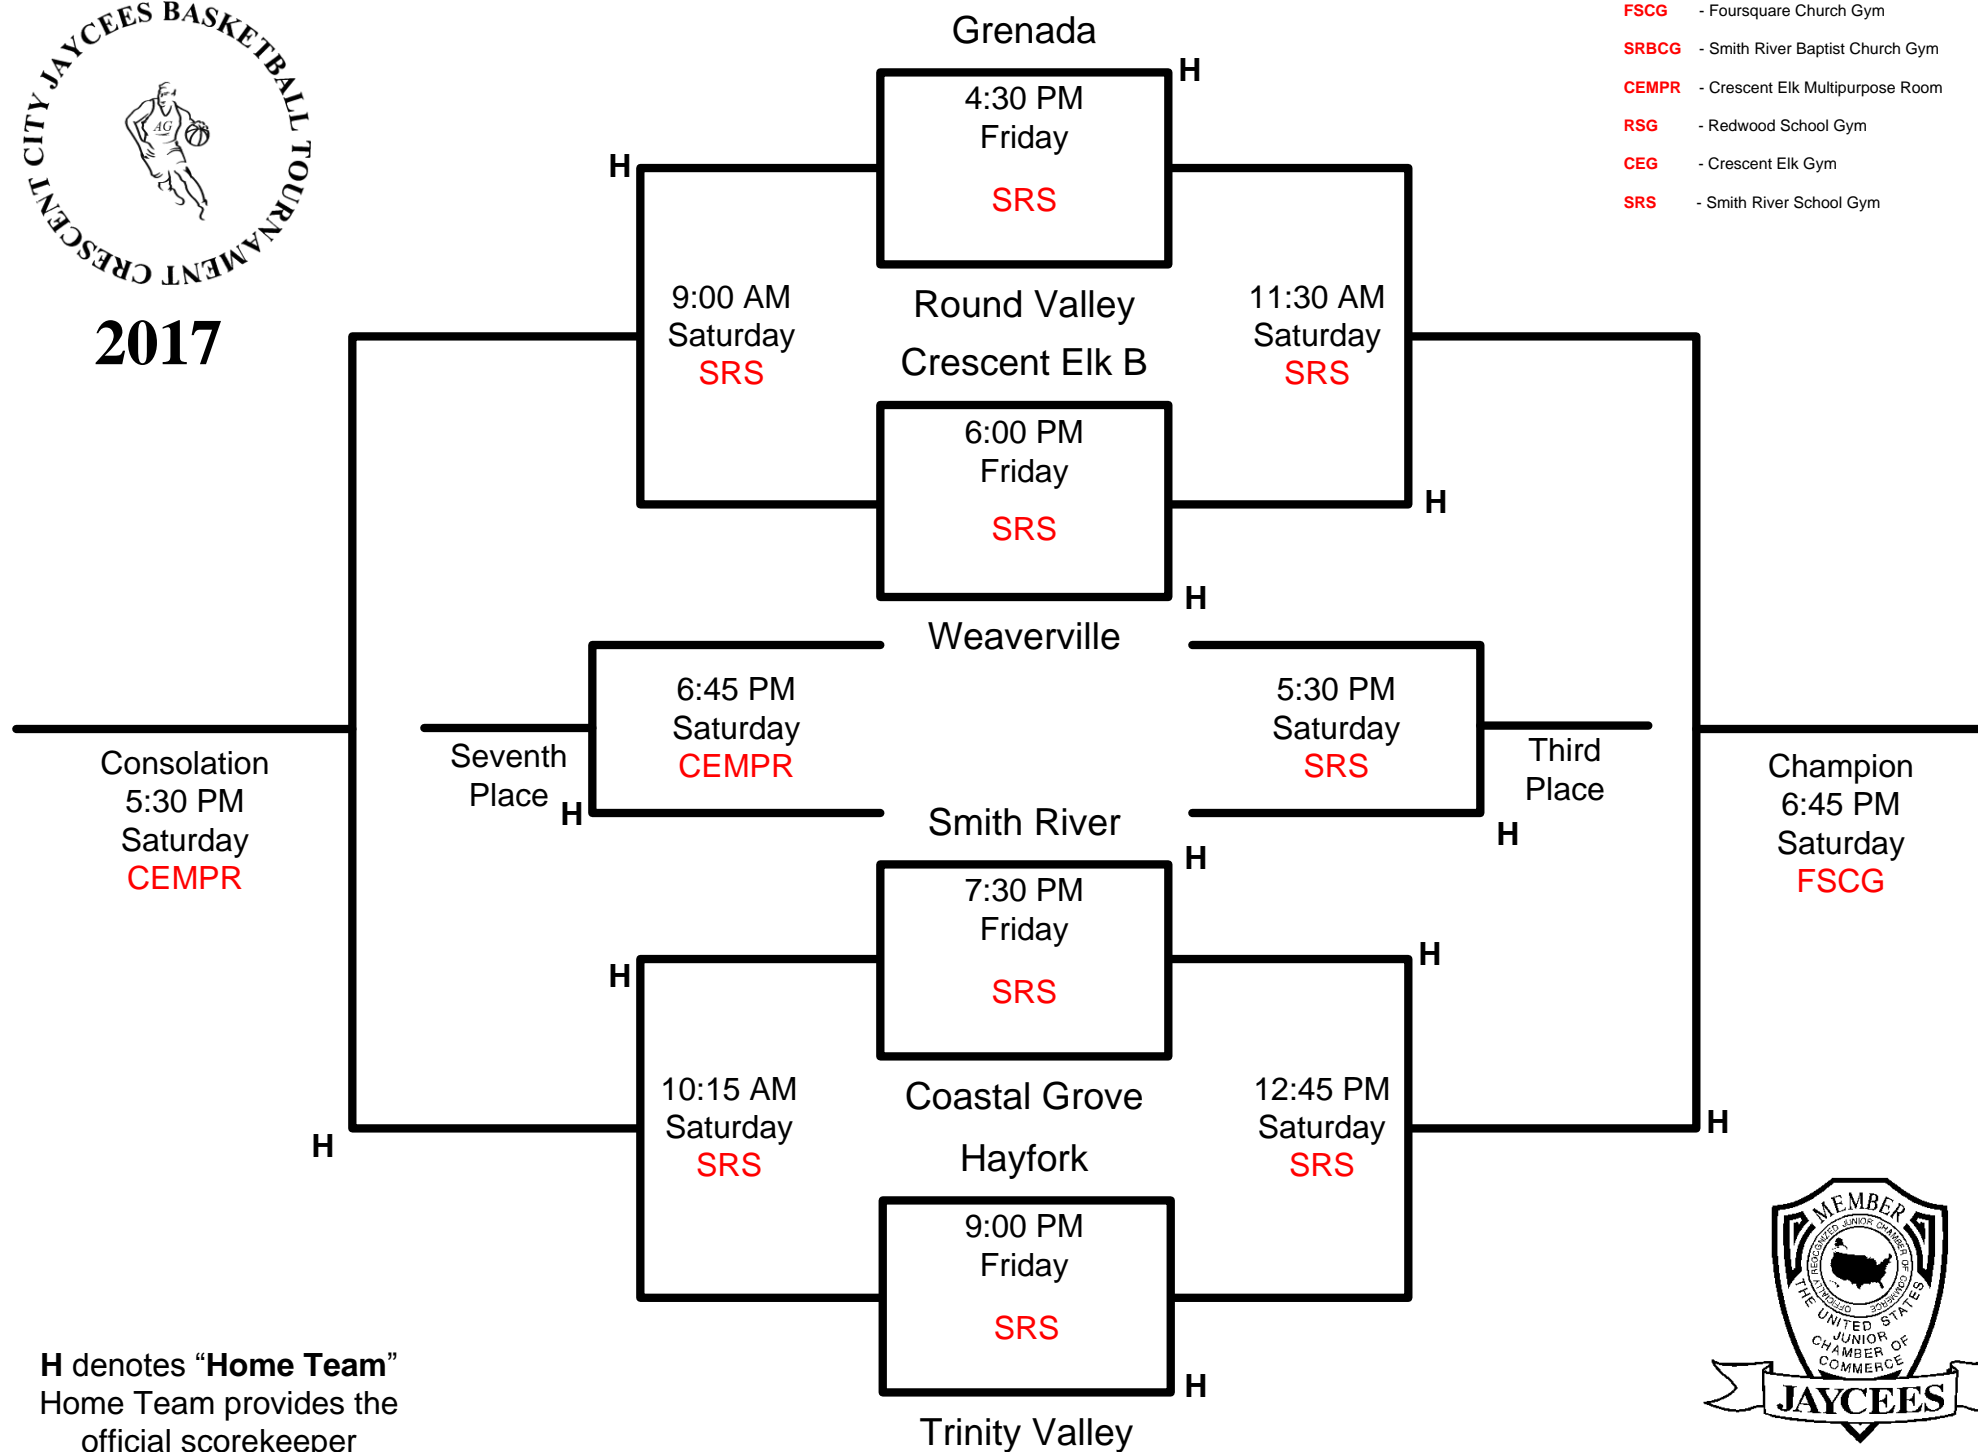

B-2 Division

2017

- DNHSTG** - Del Norte High School Thunen Gym
- DNHSSG** - Del Norte High School Small Gym
- FSCG** - Foursquare Church Gym
- SRBCG** - Smith River Baptist Church Gym
- CEMPR** - Crescent Elk Multipurpose Room
- RSG** - Redwood School Gym
- CEG** - Crescent Elk Gym
- SRS** - Smith River School Gym

H denotes "Home Team"
Home Team provides the official scorekeeper