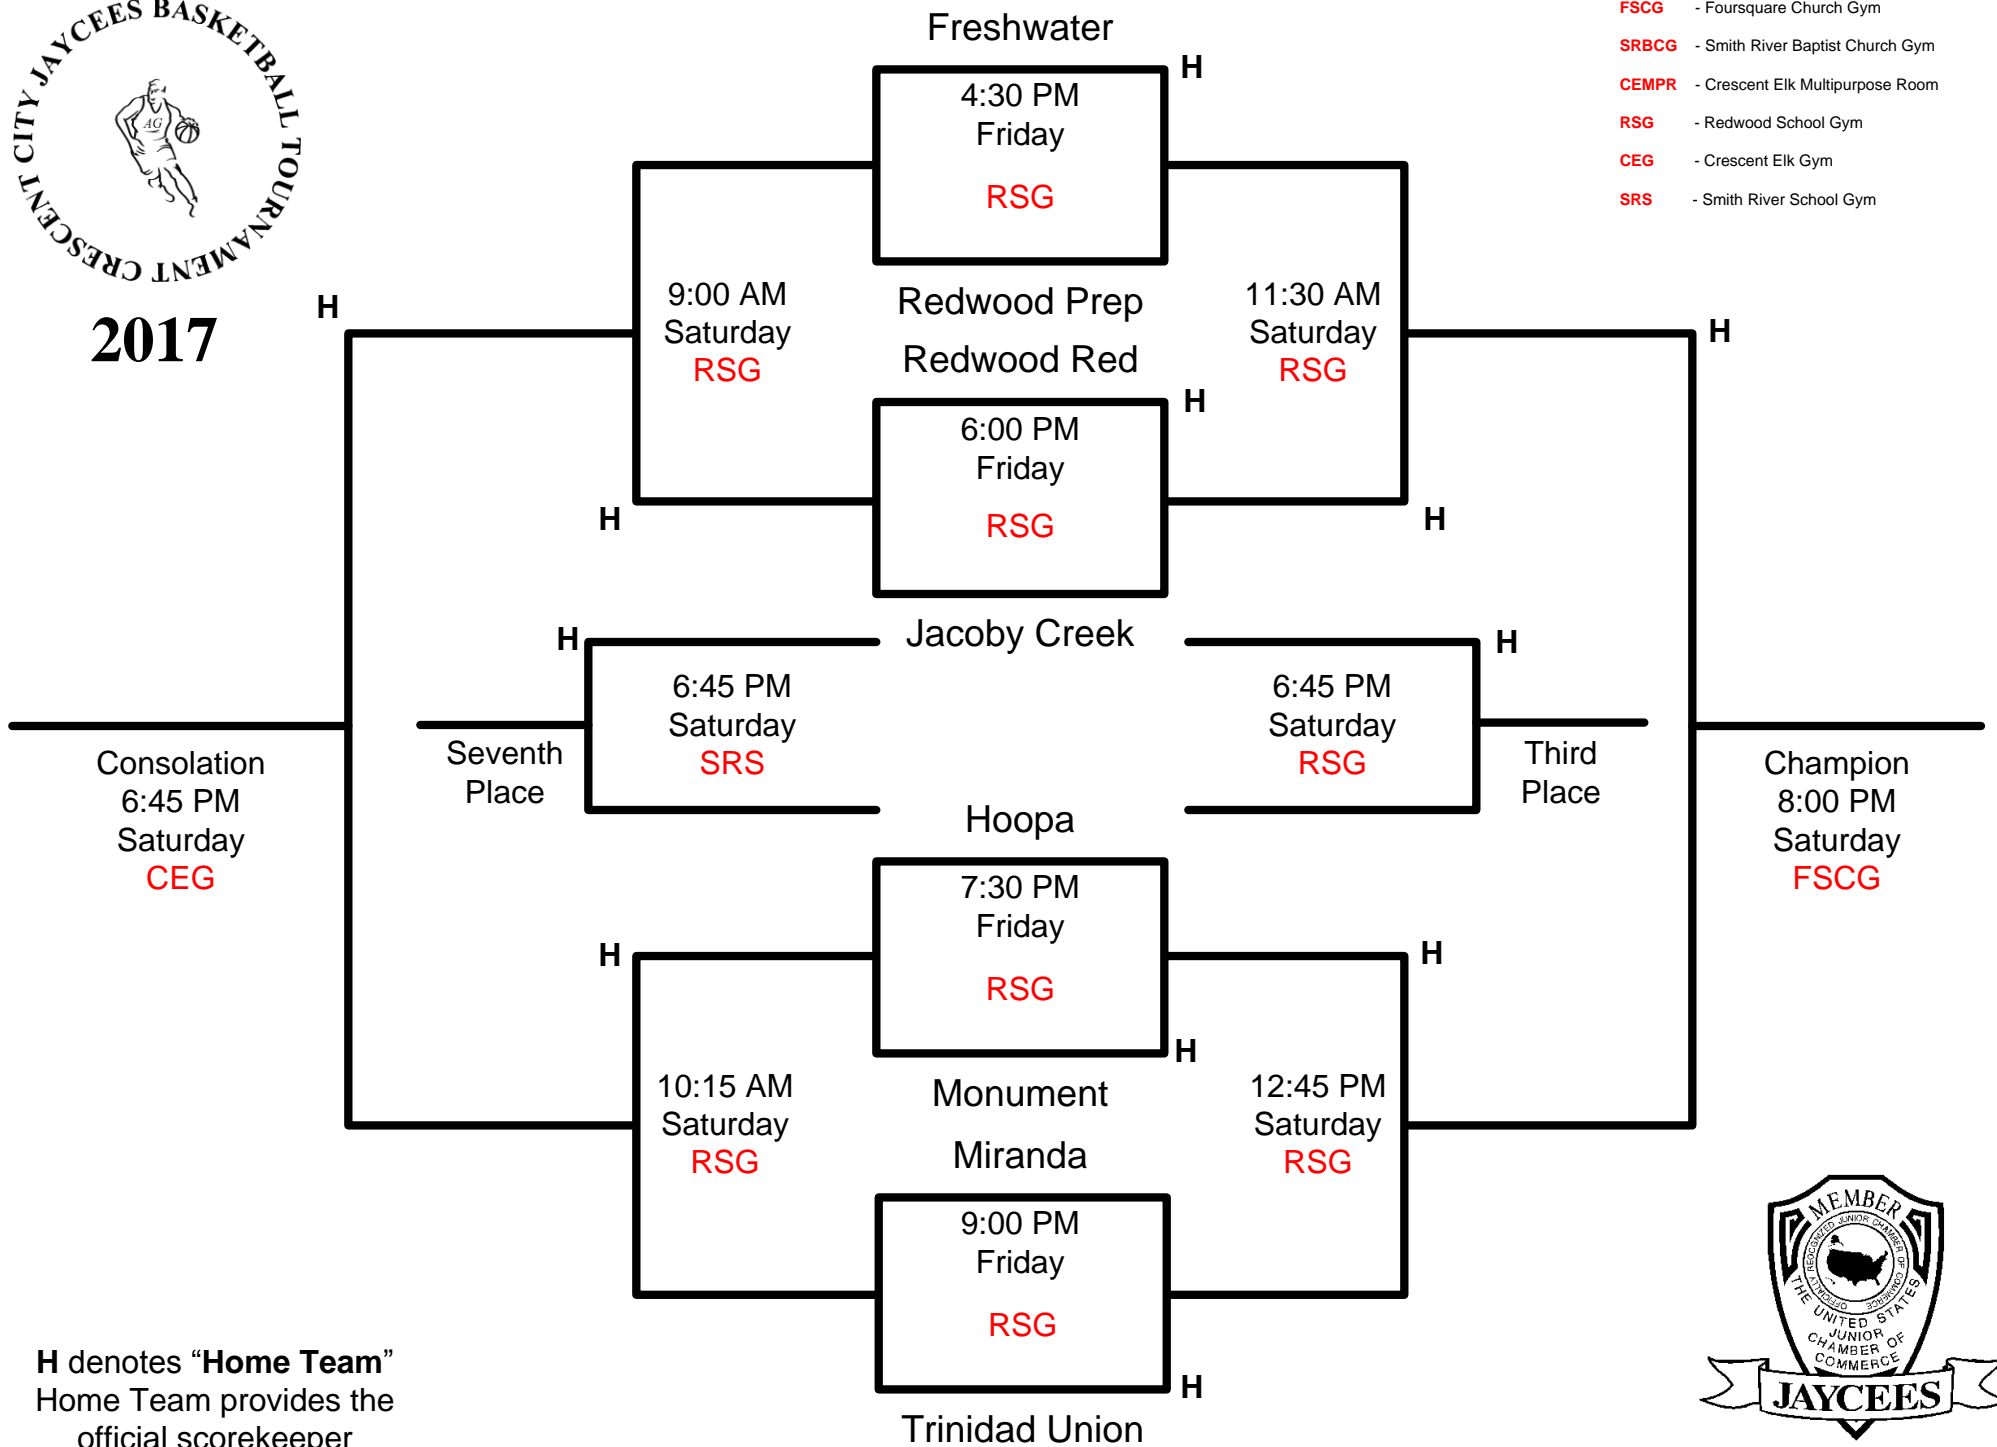

B-1 Division

2017

- DNHSTG** - Del Norte High School Thunen Gym
- DNHSSG** - Del Norte High School Small Gym
- FSCG** - Foursquare Church Gym
- SRBCG** - Smith River Baptist Church Gym
- CEMPR** - Crescent Elk Multipurpose Room
- RSG** - Redwood School Gym
- CEG** - Crescent Elk Gym
- SRS** - Smith River School Gym

H denotes "Home Team"
Home Team provides the
official scorekeeper