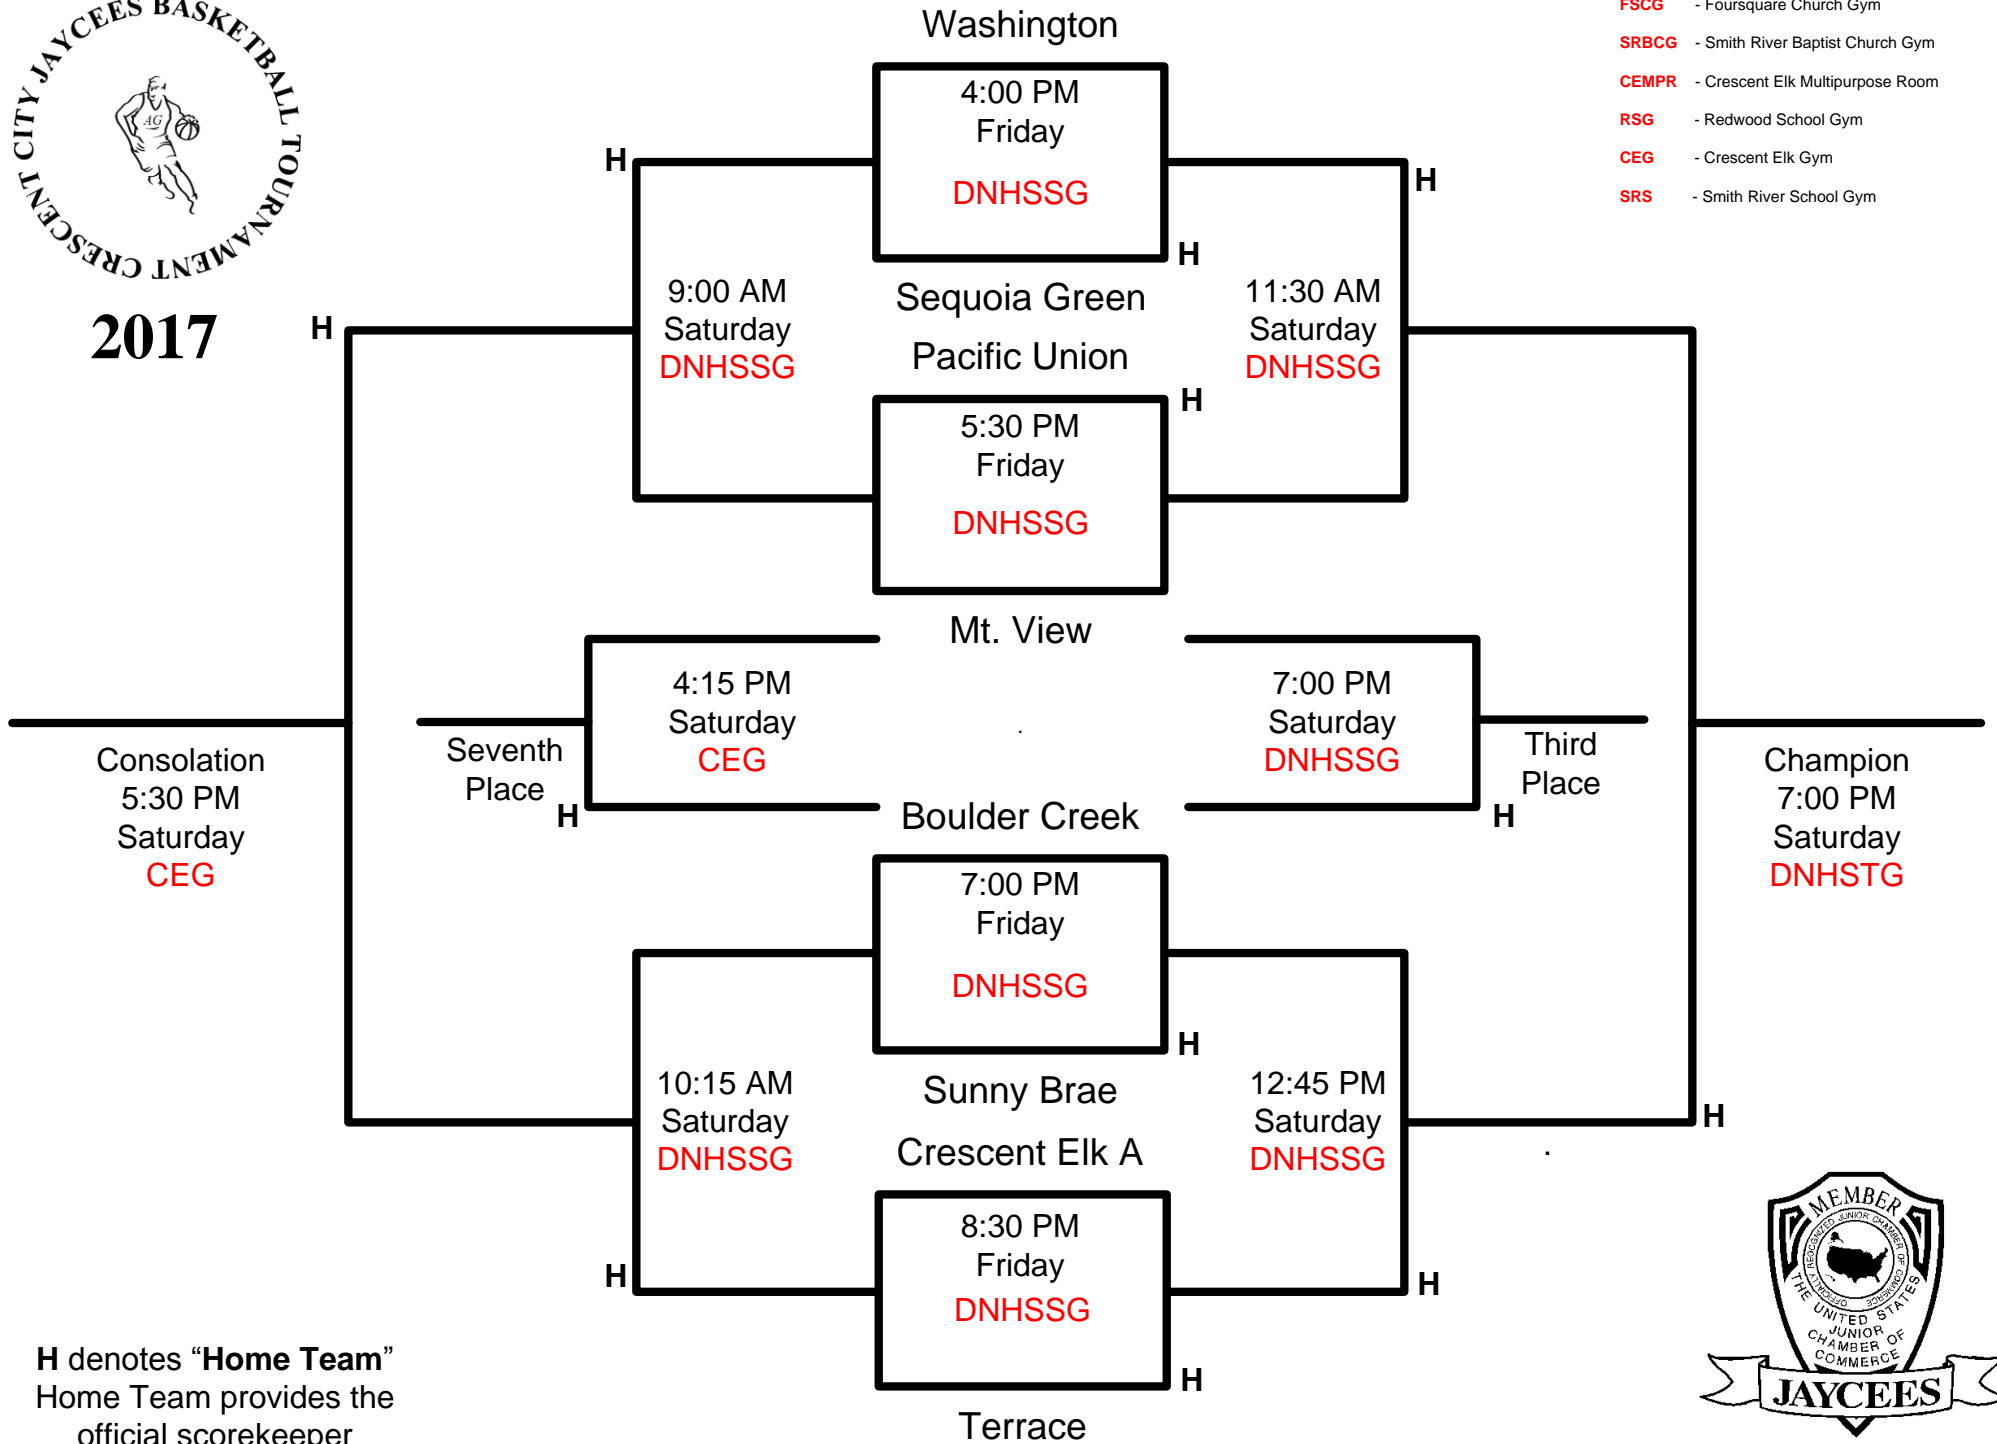

H denotes "Home Team"
Home Team provides the official scorekeeper

AA Division

2017

- DNHSTG** - Del Norte High School Thunen Gym
- DNHSSG** - Del Norte High School Small Gym
- FSCG** - Foursquare Church Gym
- SRBCG** - Smith River Baptist Church Gym
- CEMPR** - Crescent Elk Multipurpose Room
- RSG** - Redwood School Gym
- CEG** - Crescent Elk Gym
- SRS** - Smith River School Gym