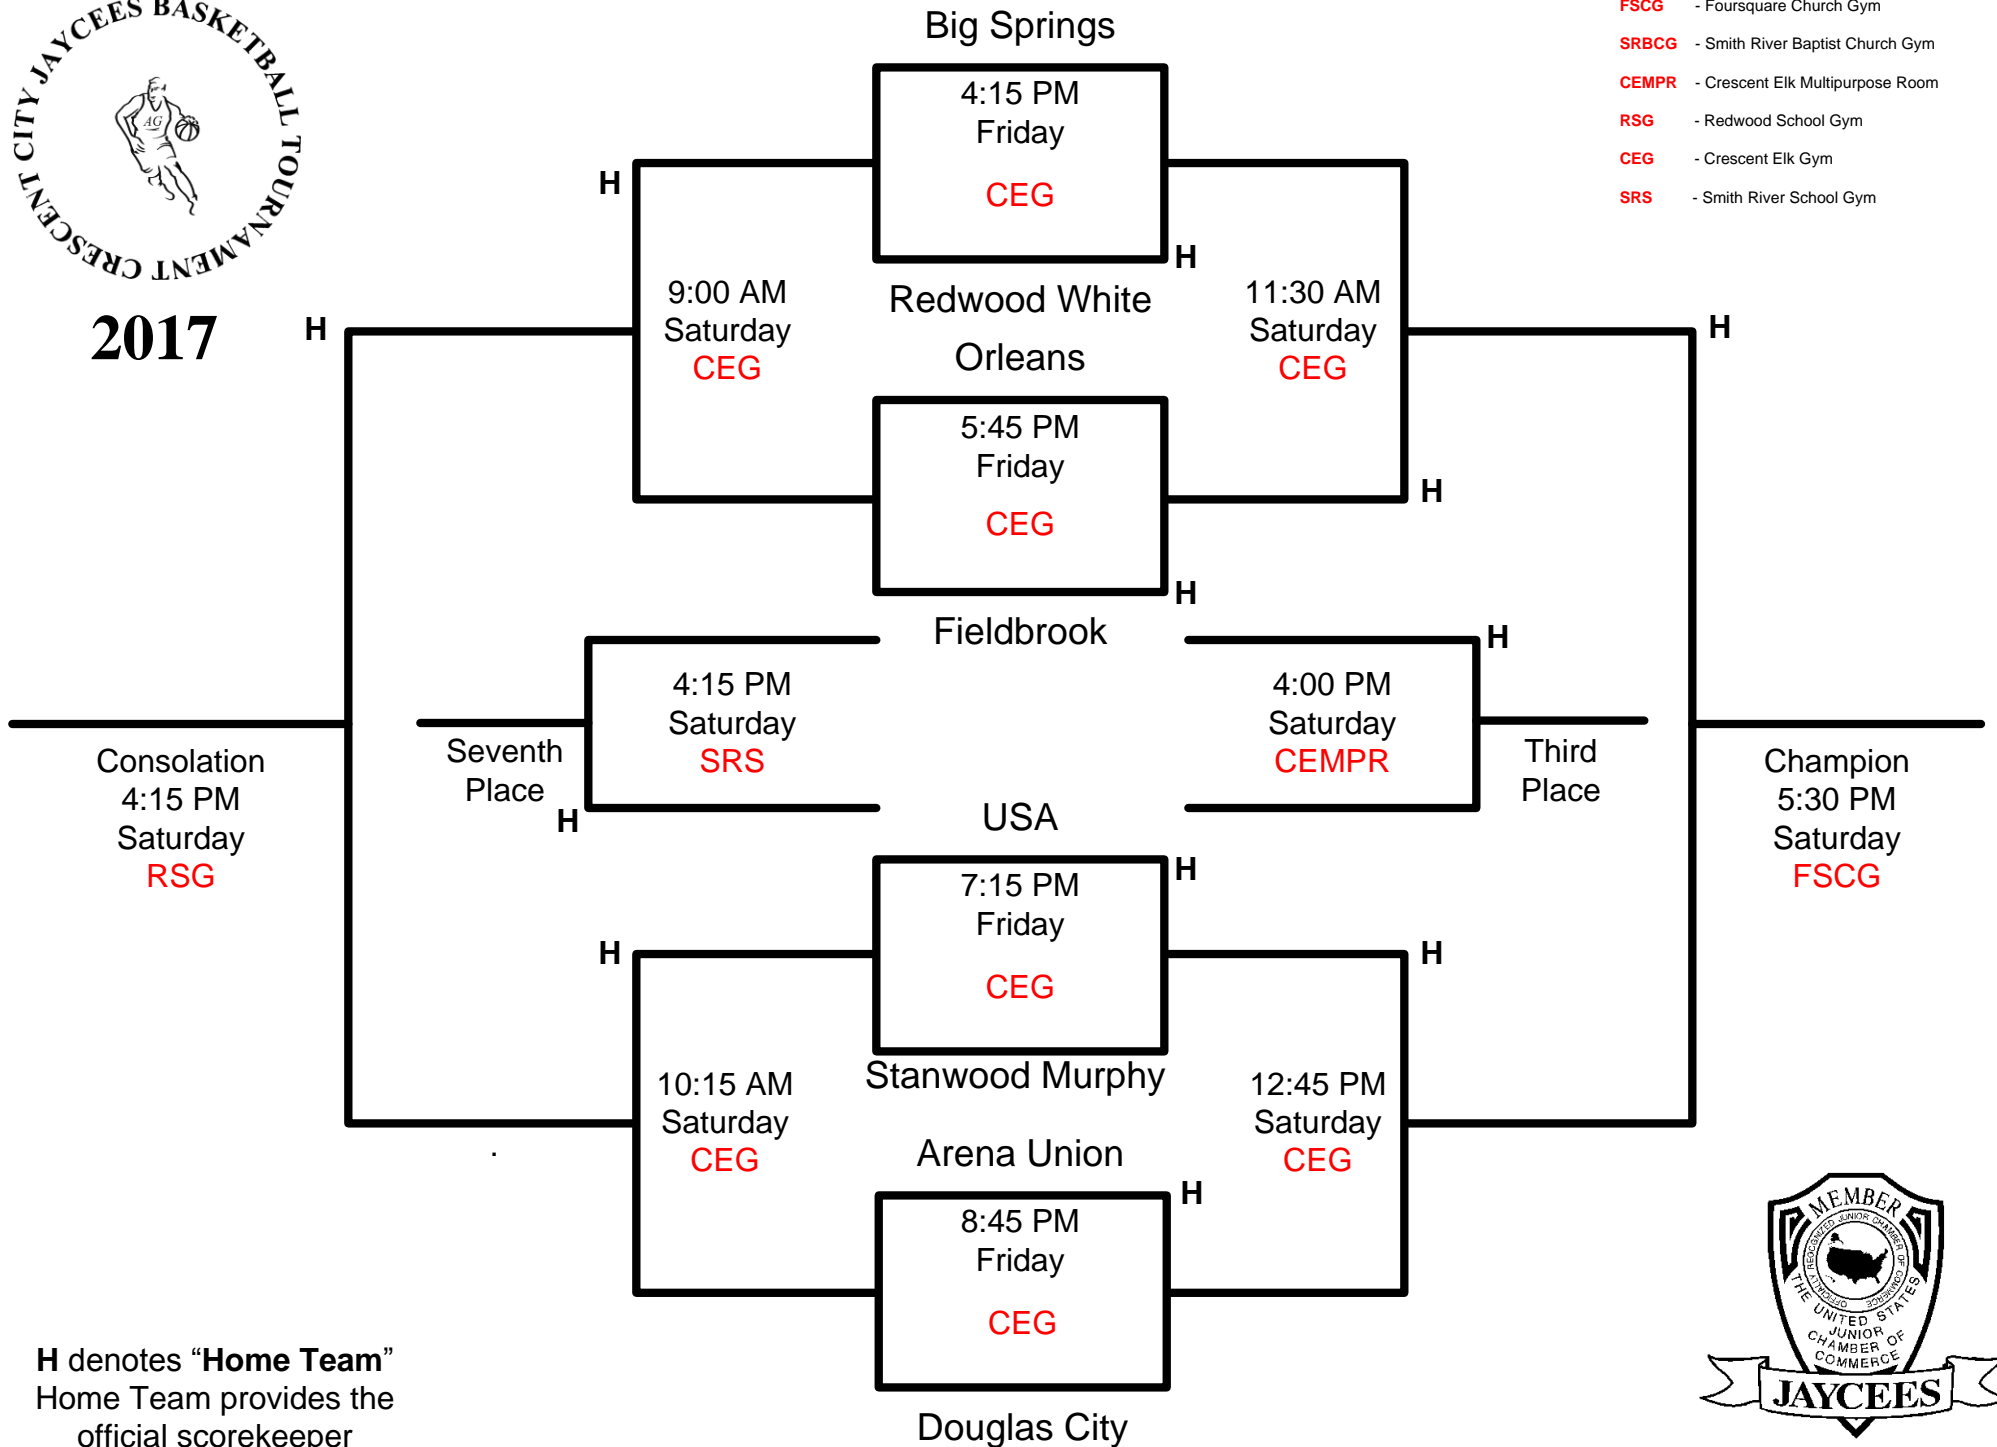

H denotes "Home Team"
Home Team provides the official scorekeeper

C Division

2017

- DNHSTG** - Del Norte High School Thunen Gym
- DNHSSG** - Del Norte High School Small Gym
- FSCG** - Foursquare Church Gym
- SRBCG** - Smith River Baptist Church Gym
- CEMPR** - Crescent Elk Multipurpose Room
- RSG** - Redwood School Gym
- CEG** - Crescent Elk Gym
- SRS** - Smith River School Gym