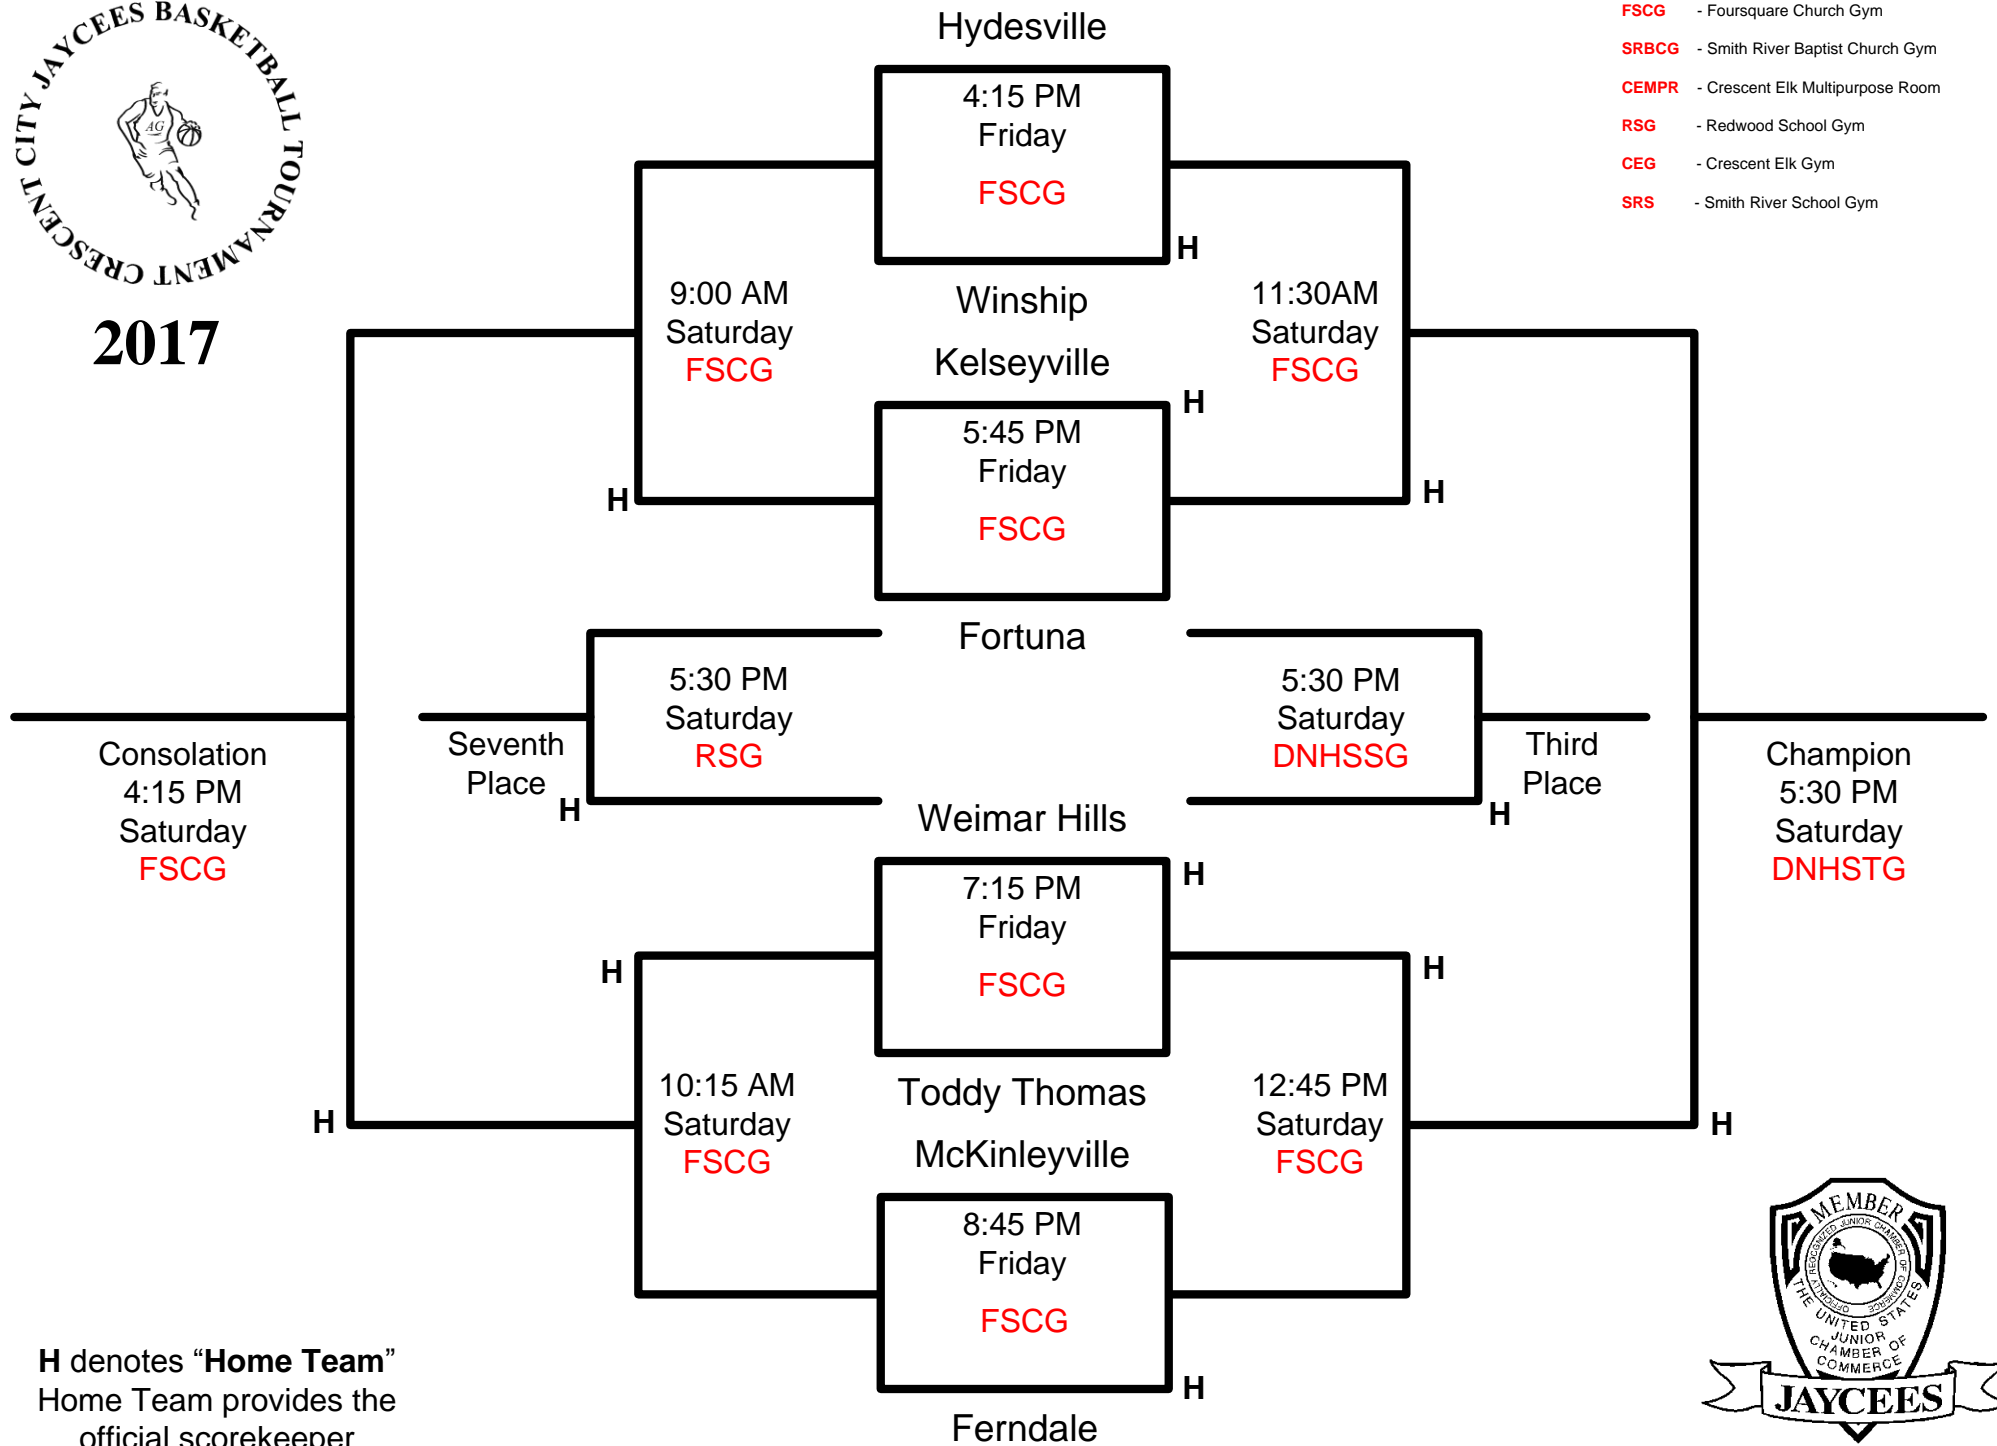

H denotes "Home Team"
Home Team provides the
official scorekeeper

A-1 Division

2017

- DNHSTG** - Del Norte High School Thunen Gym
- DNHSSG** - Del Norte High School Small Gym
- FSCG** - Foursquare Church Gym
- SRBCG** - Smith River Baptist Church Gym
- CEMPR** - Crescent Elk Multipurpose Room
- RSG** - Redwood School Gym
- CEG** - Crescent Elk Gym
- SRS** - Smith River School Gym