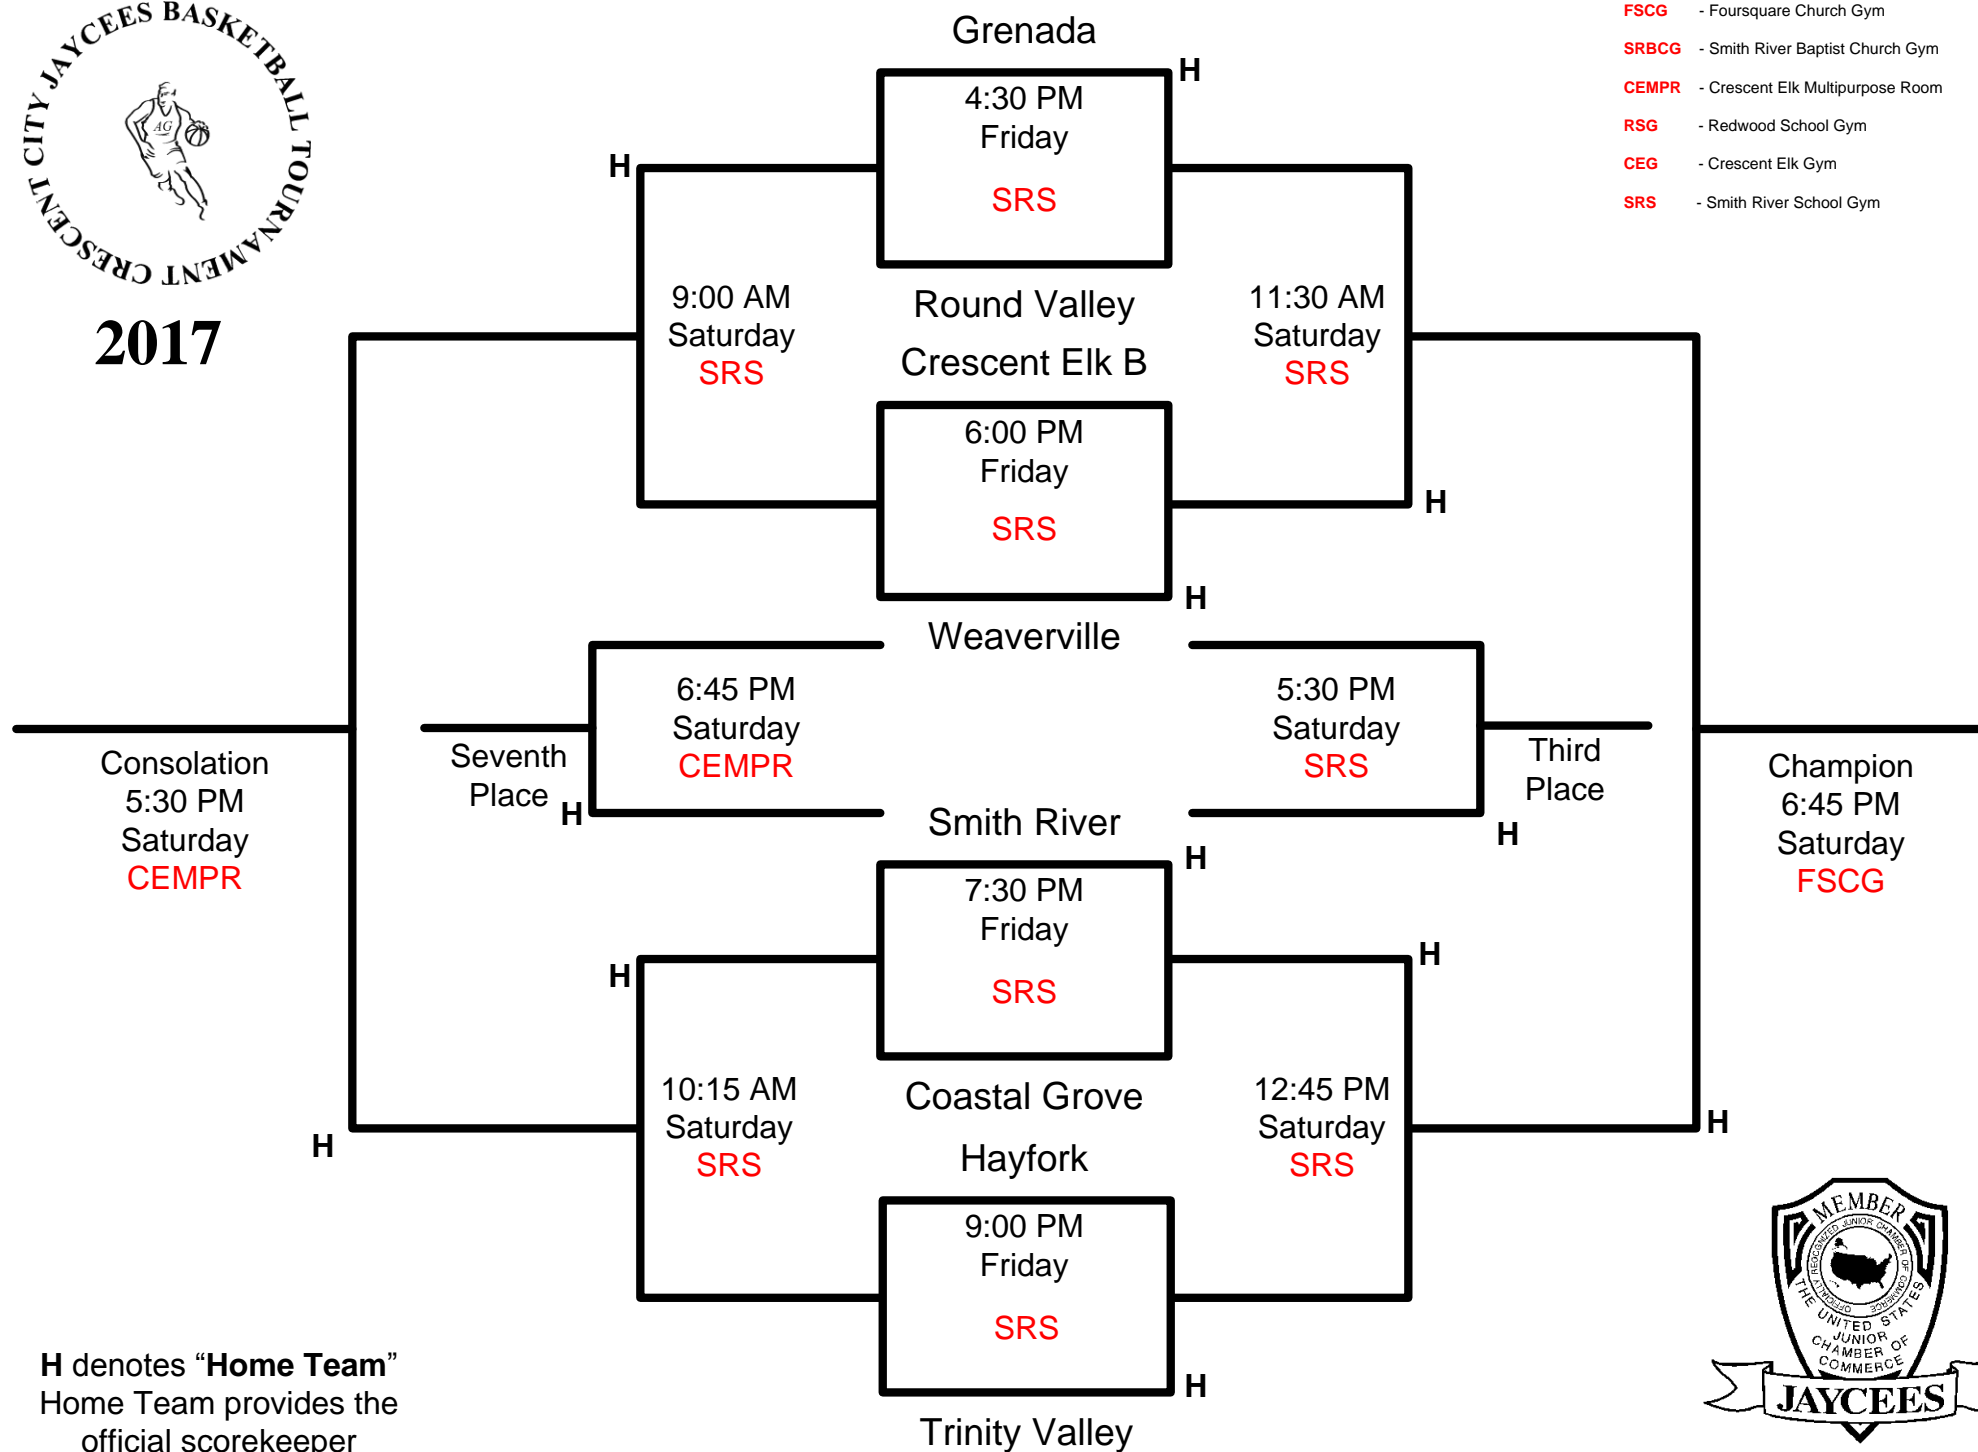

H denotes "Home Team"
Home Team provides the
official scorekeeper

B-2 Division

2017

- DNHSTG** - Del Norte High School Thunen Gym
- DNHSSG** - Del Norte High School Small Gym
- FSCG** - Foursquare Church Gym
- SRBCG** - Smith River Baptist Church Gym
- CEMPR** - Crescent Elk Multipurpose Room
- RSG** - Redwood School Gym
- CEG** - Crescent Elk Gym
- SRS** - Smith River School Gym