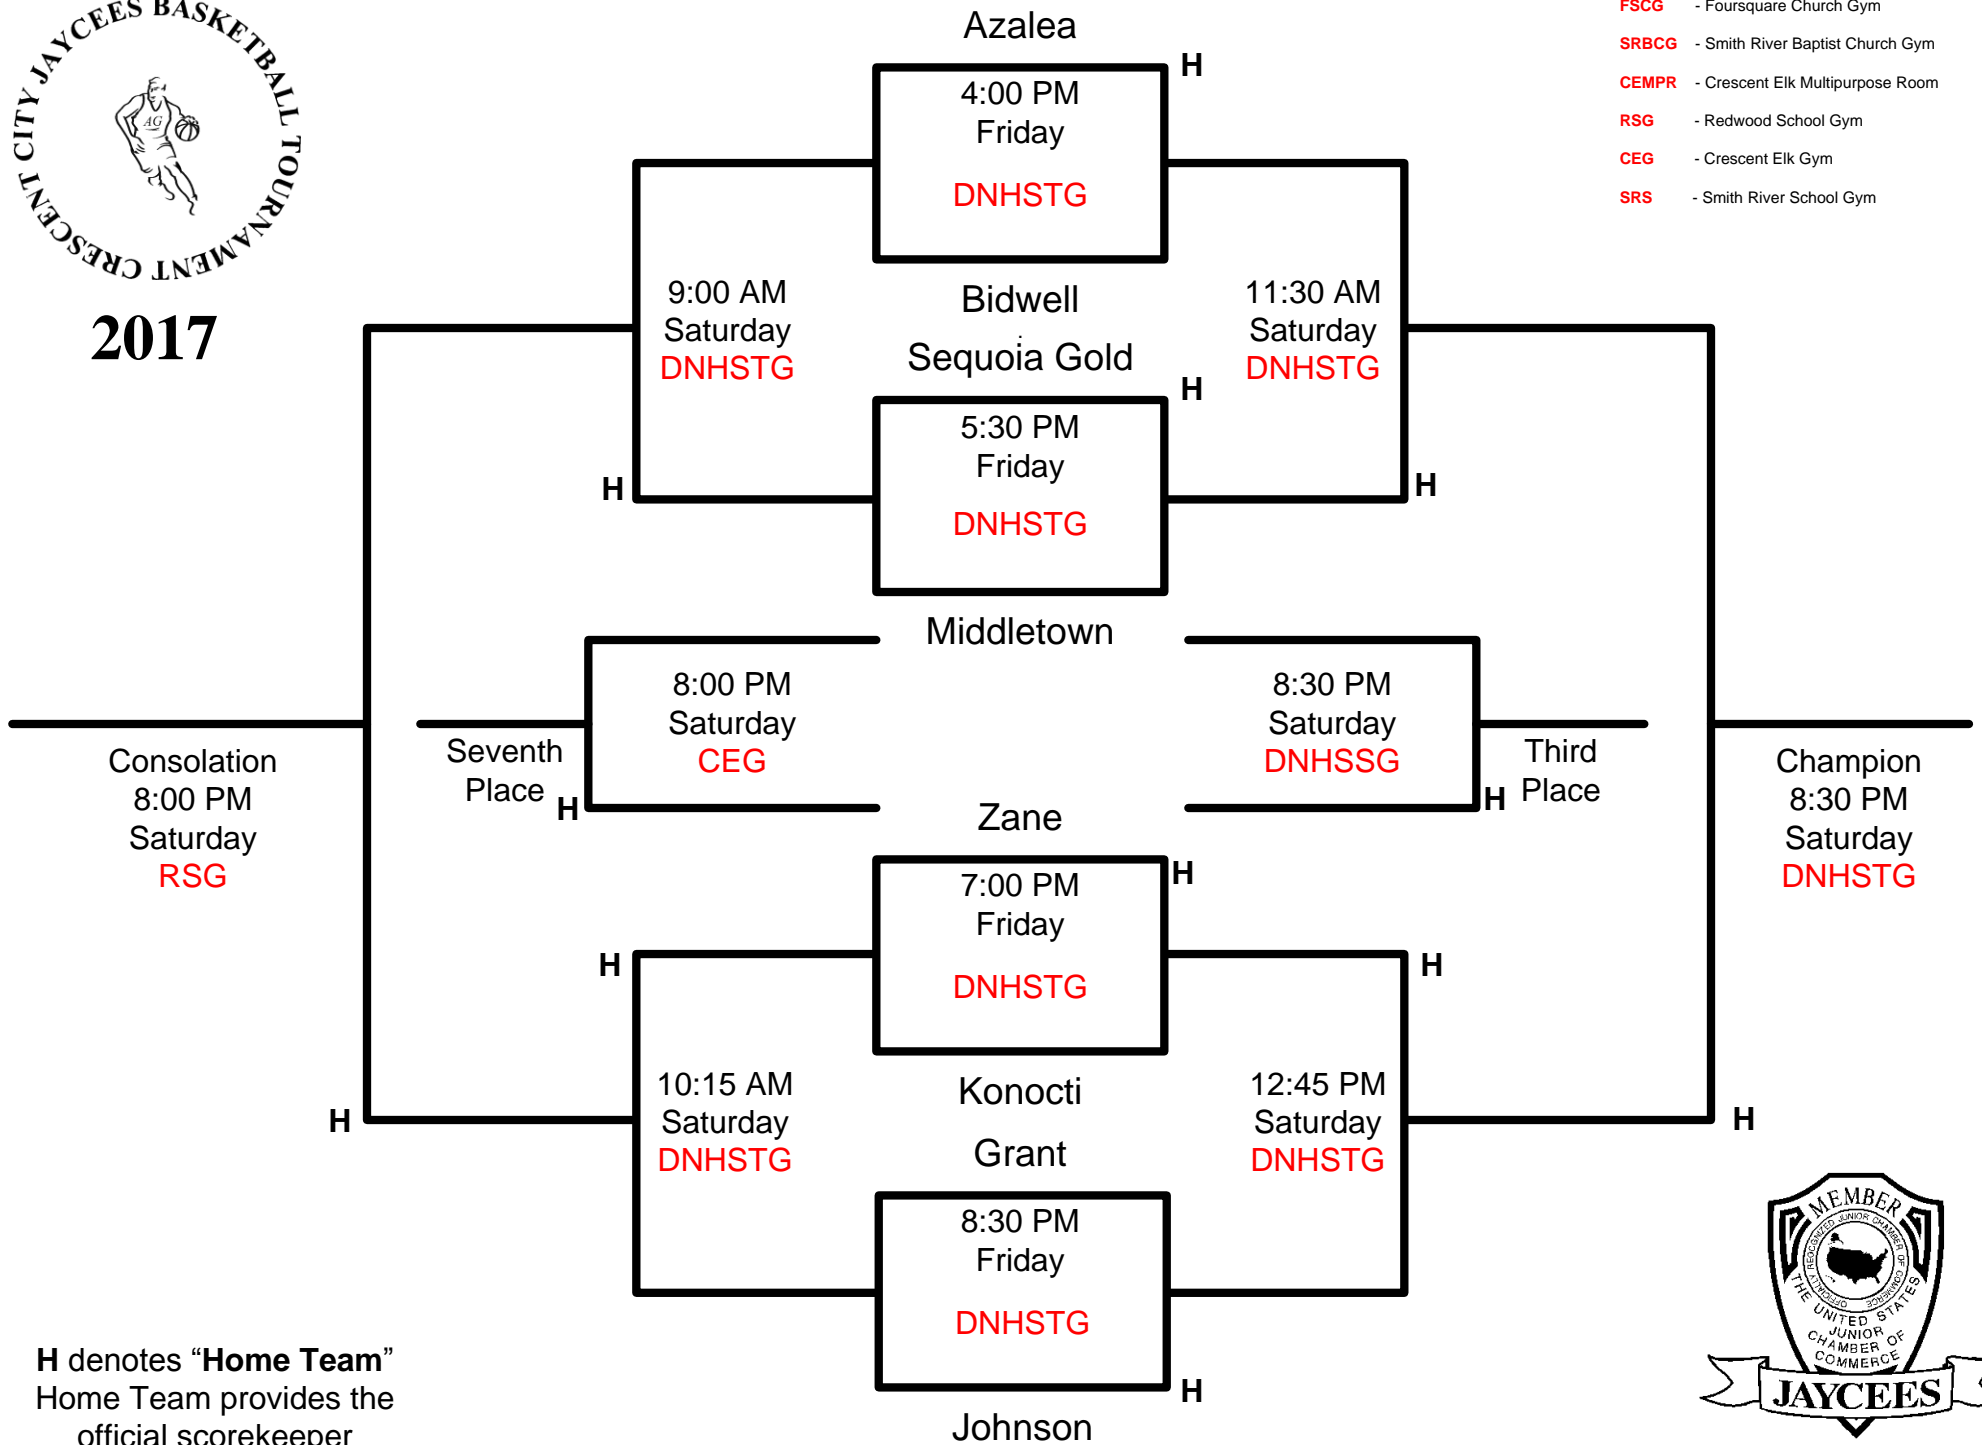

AAA Division

2017

- DNHSTG** - Del Norte High School Thunen Gym
- DNHSSG** - Del Norte High School Small Gym
- FSCG** - Foursquare Church Gym
- SRBCG** - Smith River Baptist Church Gym
- CEMPR** - Crescent Elk Multipurpose Room
- RSG** - Redwood School Gym
- CEG** - Crescent Elk Gym
- SRS** - Smith River School Gym

H denotes "Home Team"
Home Team provides the official scorekeeper

AA Division

2017

- DNHSTG** - Del Norte High School Thunen Gym
- DNHSSG** - Del Norte High School Small Gym
- FSCG** - Foursquare Church Gym
- SRBCG** - Smith River Baptist Church Gym
- CEMPR** - Crescent Elk Multipurpose Room
- RSG** - Redwood School Gym
- CEG** - Crescent Elk Gym
- SRS** - Smith River School Gym