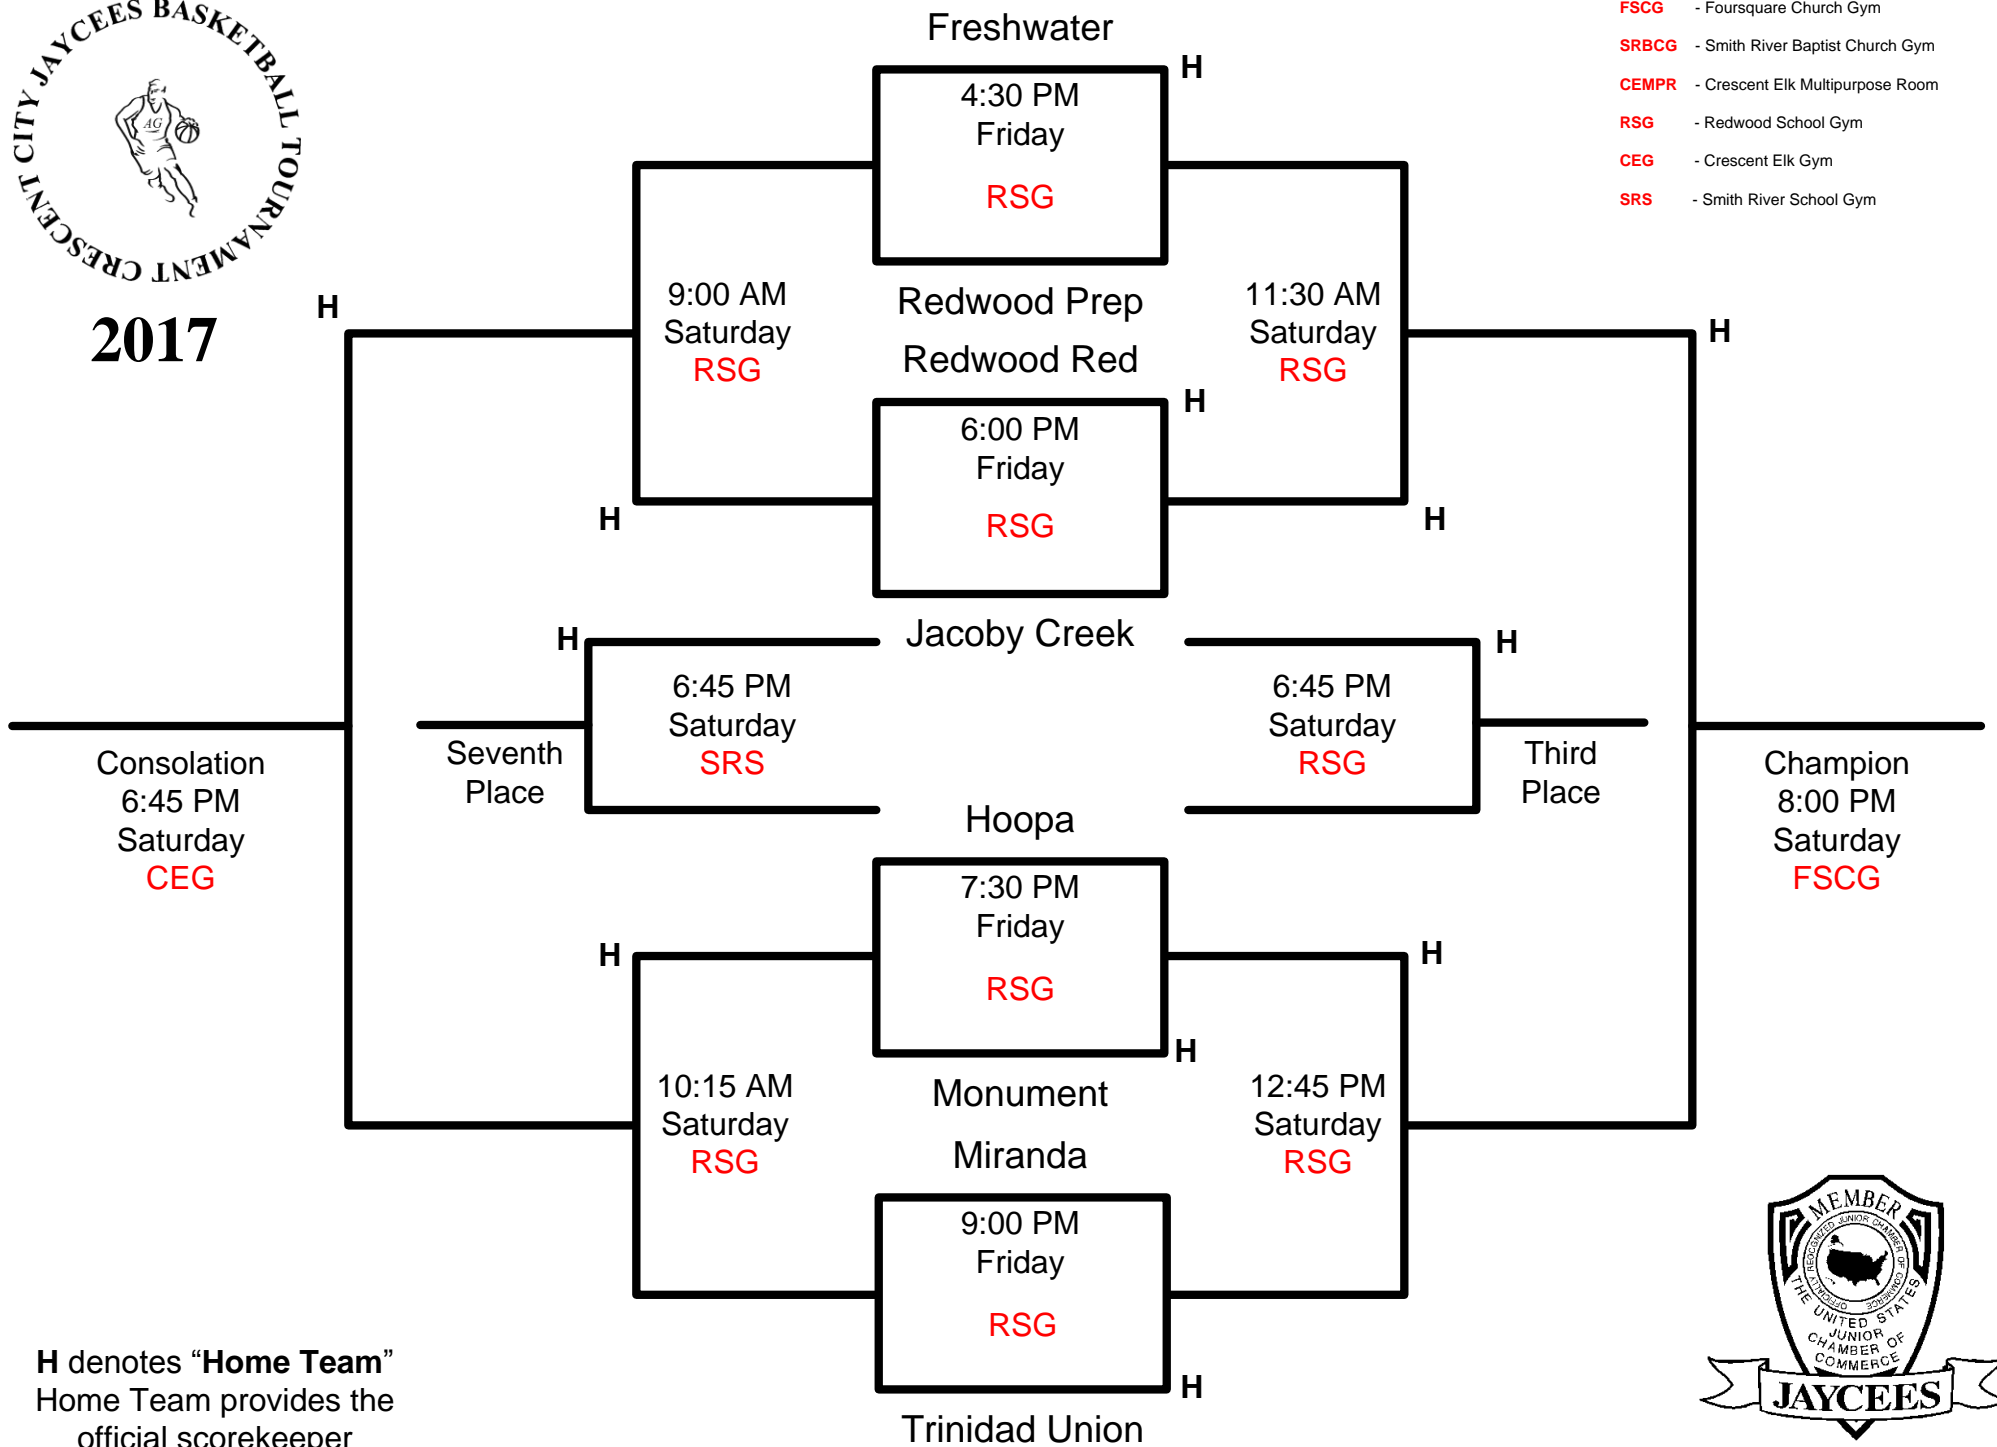

H denotes "Home Team"
Home Team provides the official scorekeeper

B-1 Division

2017

- DNHSTG** - Del Norte High School Thunen Gym
- DNHSSG** - Del Norte High School Small Gym
- FSCG** - Foursquare Church Gym
- SRBCG** - Smith River Baptist Church Gym
- CEMPR** - Crescent Elk Multipurpose Room
- RSG** - Redwood School Gym
- CEG** - Crescent Elk Gym
- SRS** - Smith River School Gym