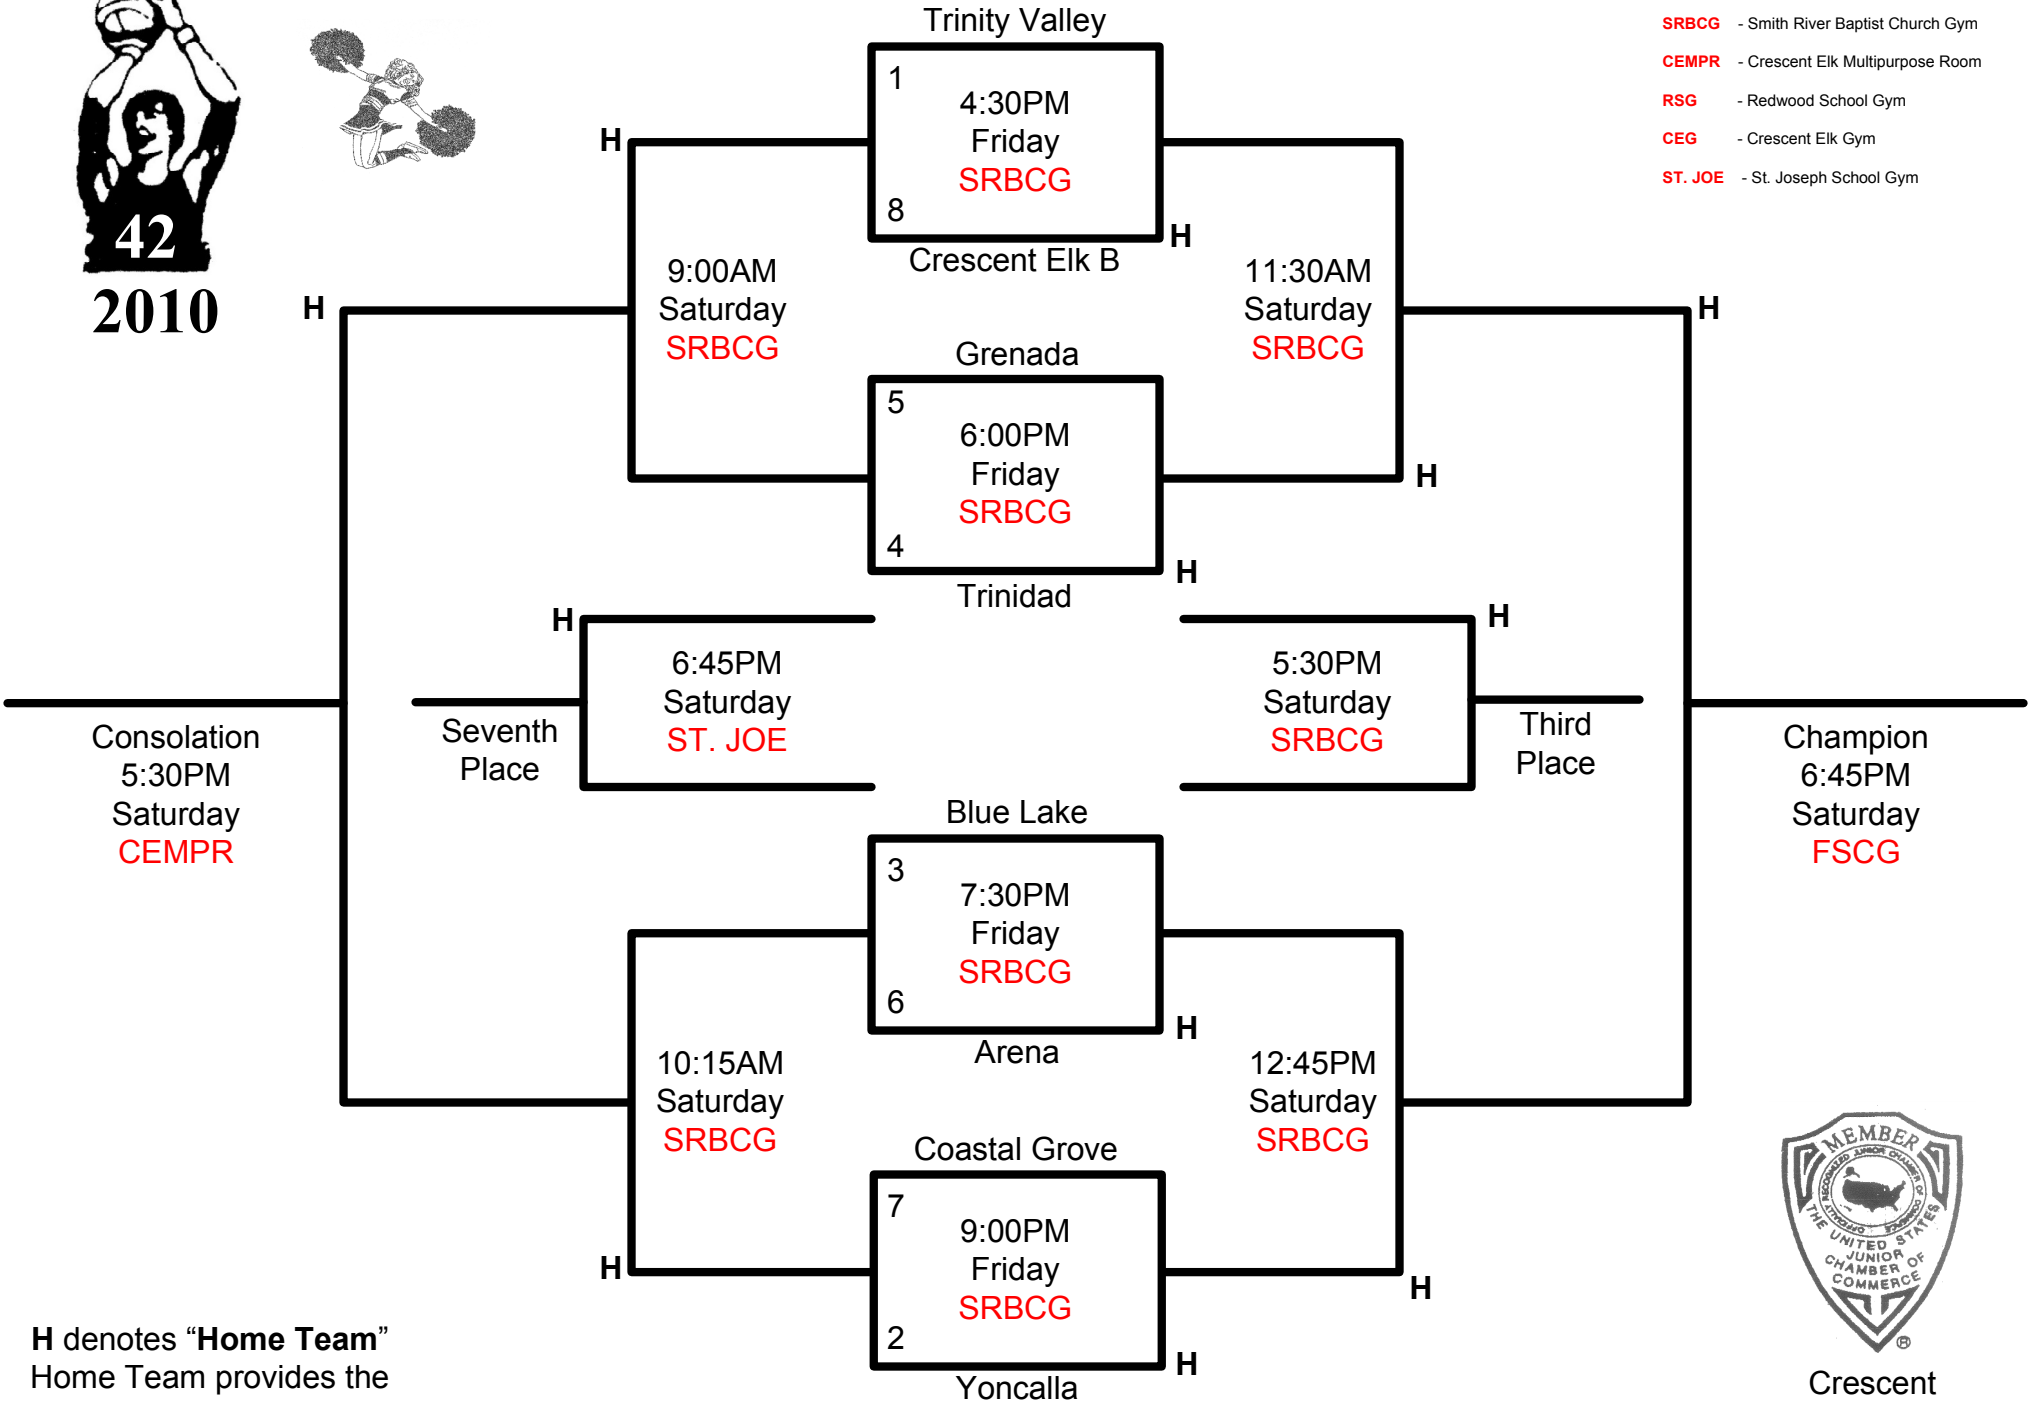

# B-2 Division

2010

- DNHSTG** - Del Norte High School Thunen Gym
- DNHSSG** - Del Norte High School Small Gym
- FSCG** - Four Square Church Gym
- SRBCG** - Smith River Baptist Church Gym
- CEMPR** - Crescent Elk Multipurpose Room
- RSG** - Redwood School Gym
- CEG** - Crescent Elk Gym
- ST. JOE** - St. Joseph School Gym

**H** denotes "Home Team"  
Home Team provides the official scorekeeper

Crescent City Jaycees