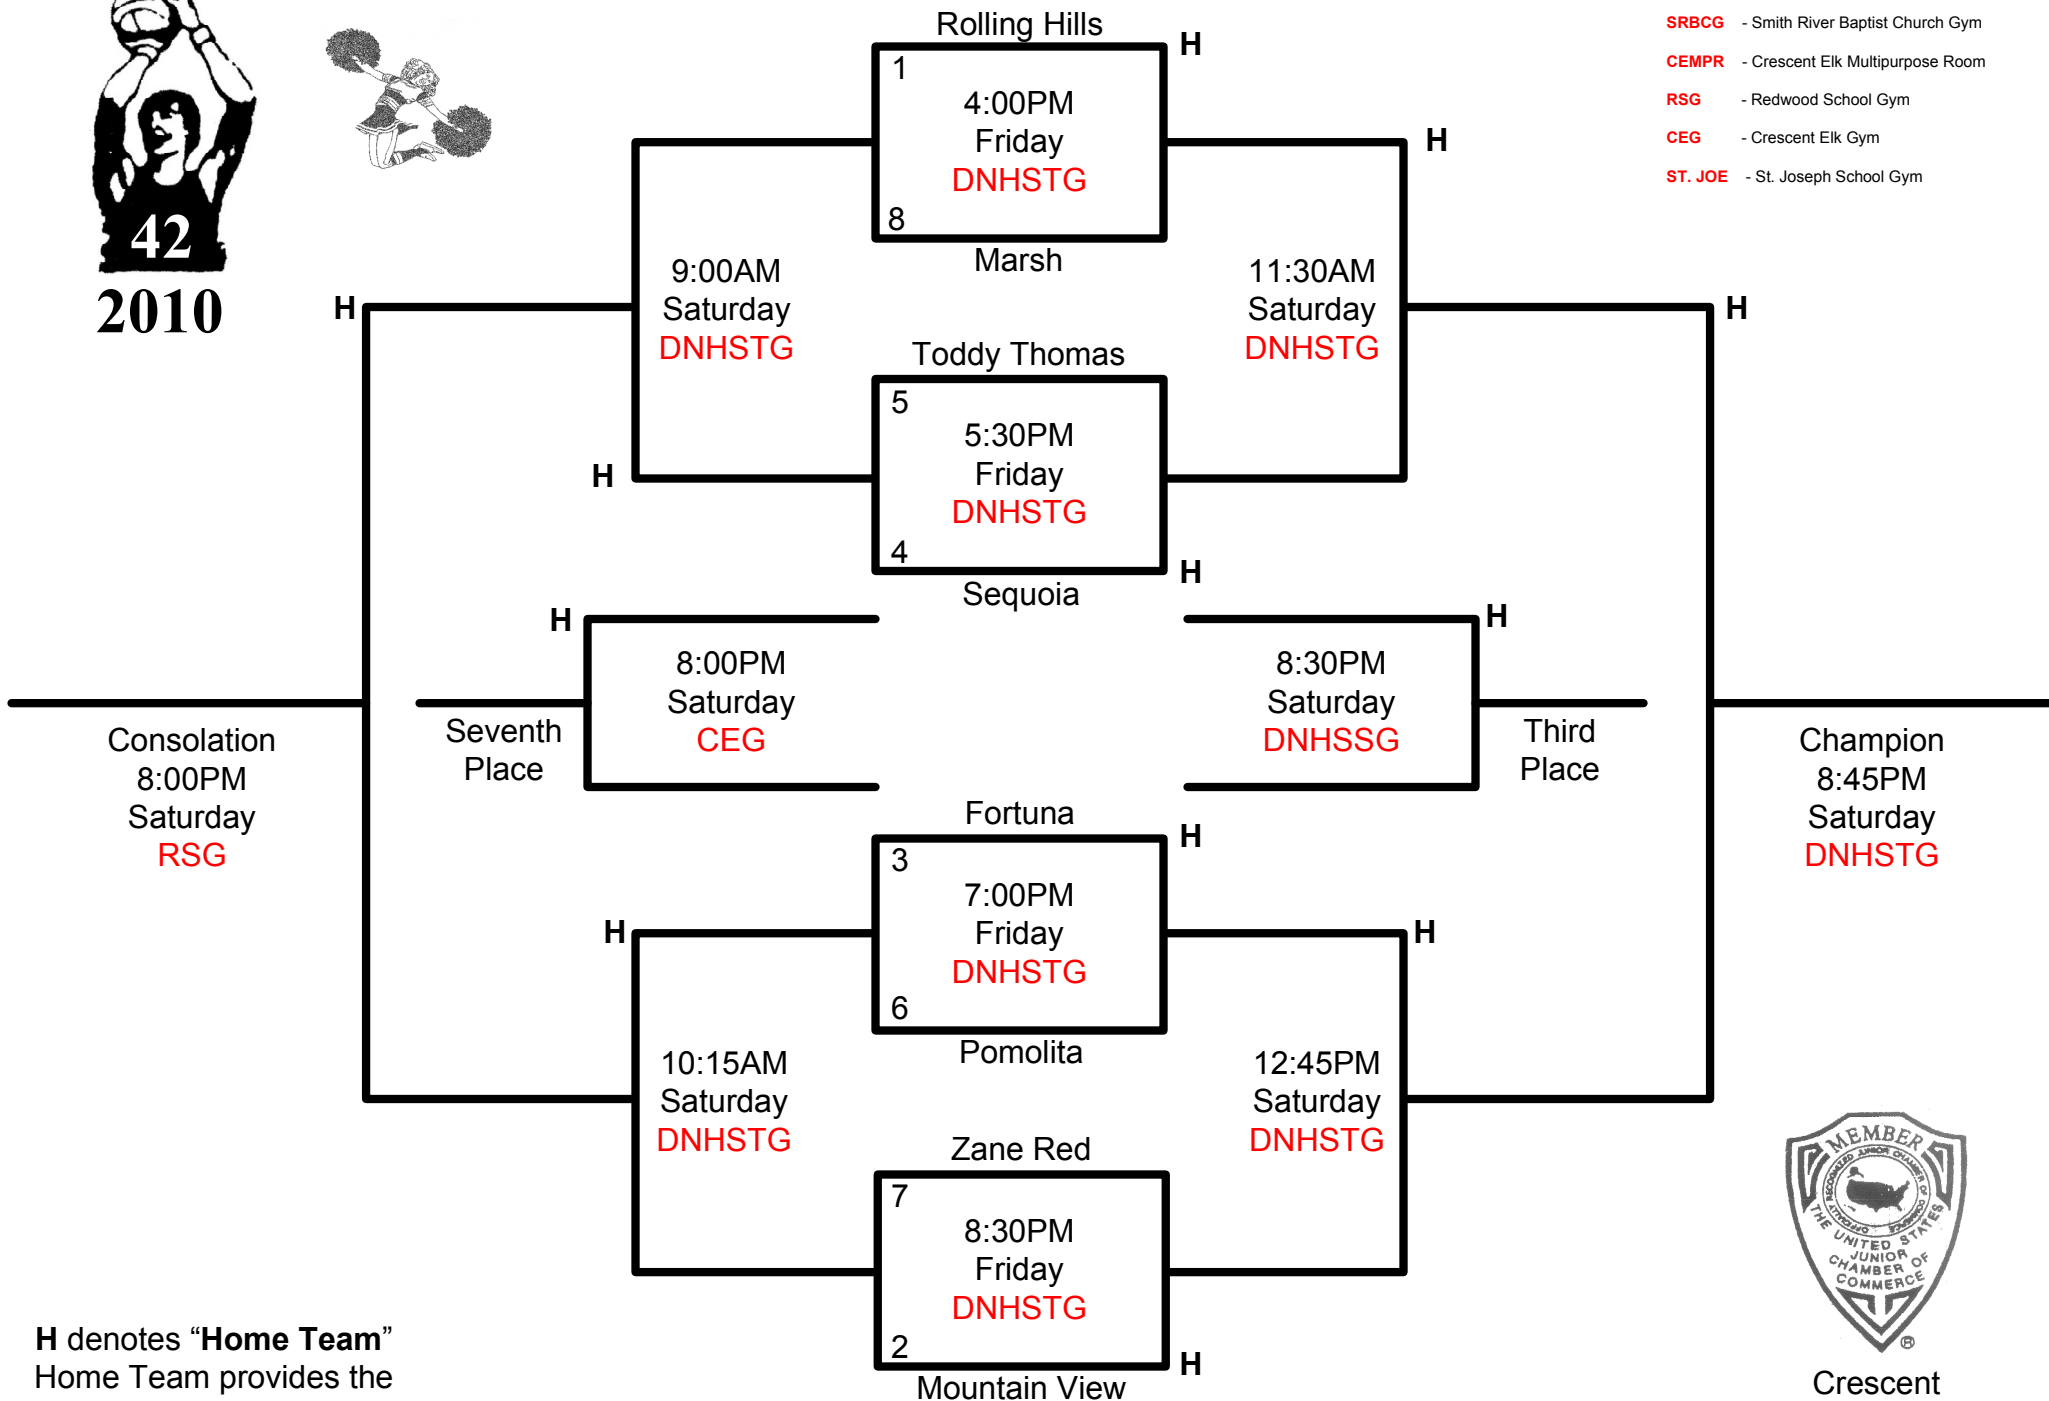

AAA Division

2010

- DNHSTG** - Del Norte High School Thunen Gym
- DNHSSG** - Del Norte High School Small Gym
- FSCG** - Four Square Church Gym
- SRBCG** - Smith River Baptist Church Gym
- CEMPR** - Crescent Elk Multipurpose Room
- RSG** - Redwood School Gym
- CEG** - Crescent Elk Gym
- ST. JOE** - St. Joseph School Gym

H denotes "Home Team"
Home Team provides the official scorekeeper

Crescent City Jaycees

AA Division

2010

- DNHSTG** - Del Norte High School Thunen Gym
- DNHSSG** - Del Norte High School Small Gym
- FSCG** - Four Square Church Gym
- SRBCG** - Smith River Baptist Church Gym
- CEMPR** - Crescent Elk Multipurpose Room
- RSG** - Redwood School Gym
- CEG** - Crescent Elk Gym
- ST. JOE** - St. Joseph School Gym