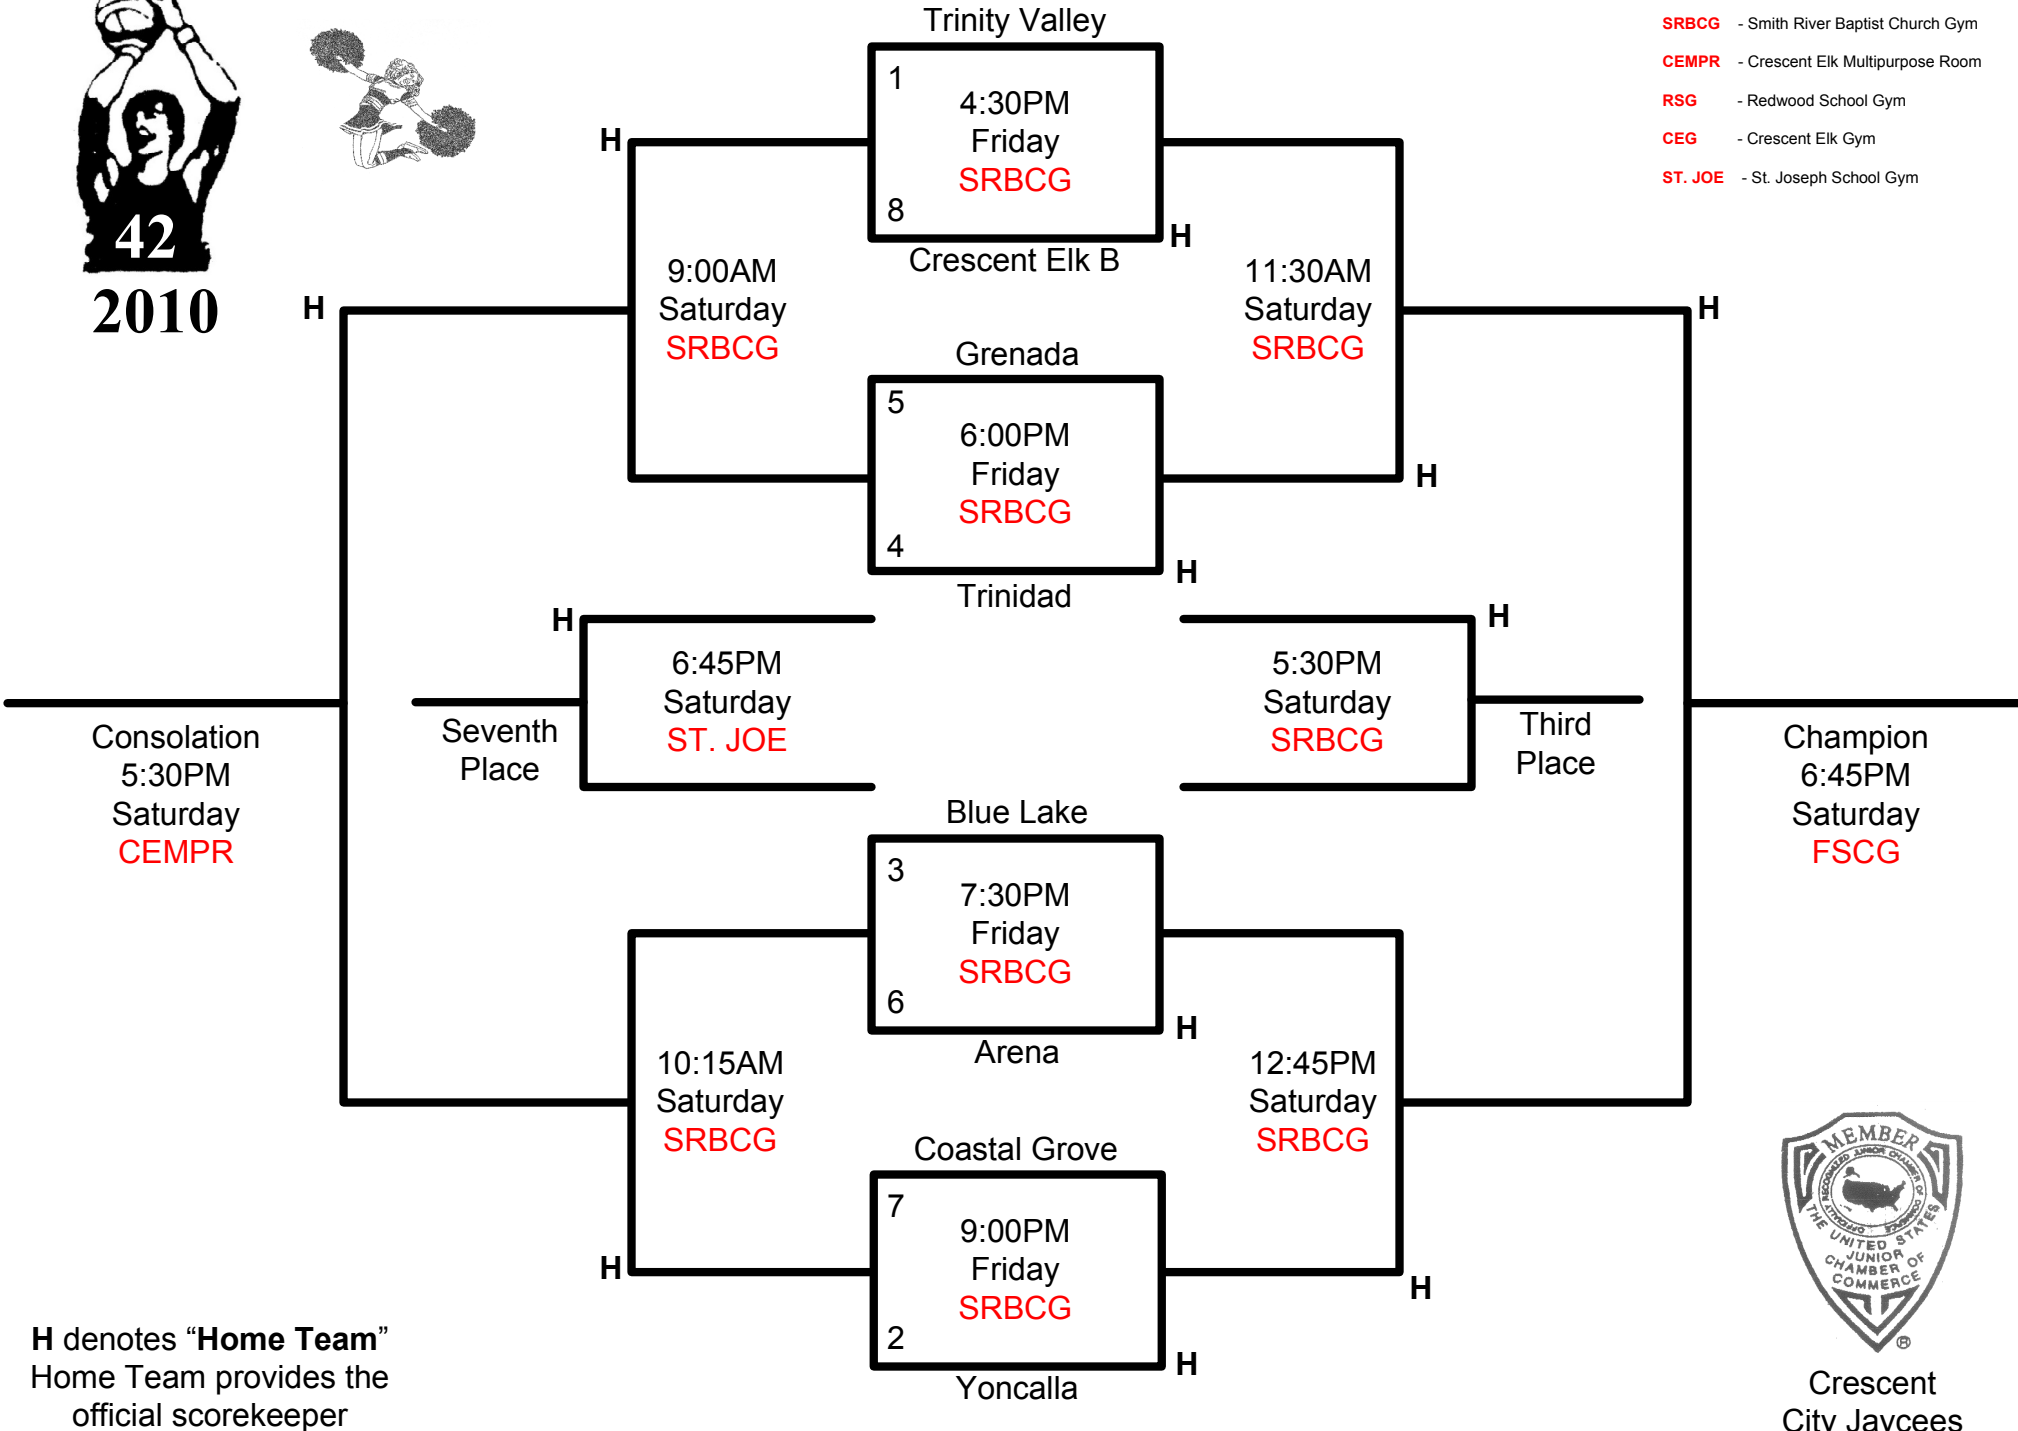

Crescent City Jaycees

B-2 Division

2010

- DNHSTG** - Del Norte High School Thunen Gym
- DNHSSG** - Del Norte High School Small Gym
- FSCG** - Four Square Church Gym
- SRBCG** - Smith River Baptist Church Gym
- CEMPR** - Crescent Elk Multipurpose Room
- RSG** - Redwood School Gym
- CEG** - Crescent Elk Gym
- ST. JOE** - St. Joseph School Gym