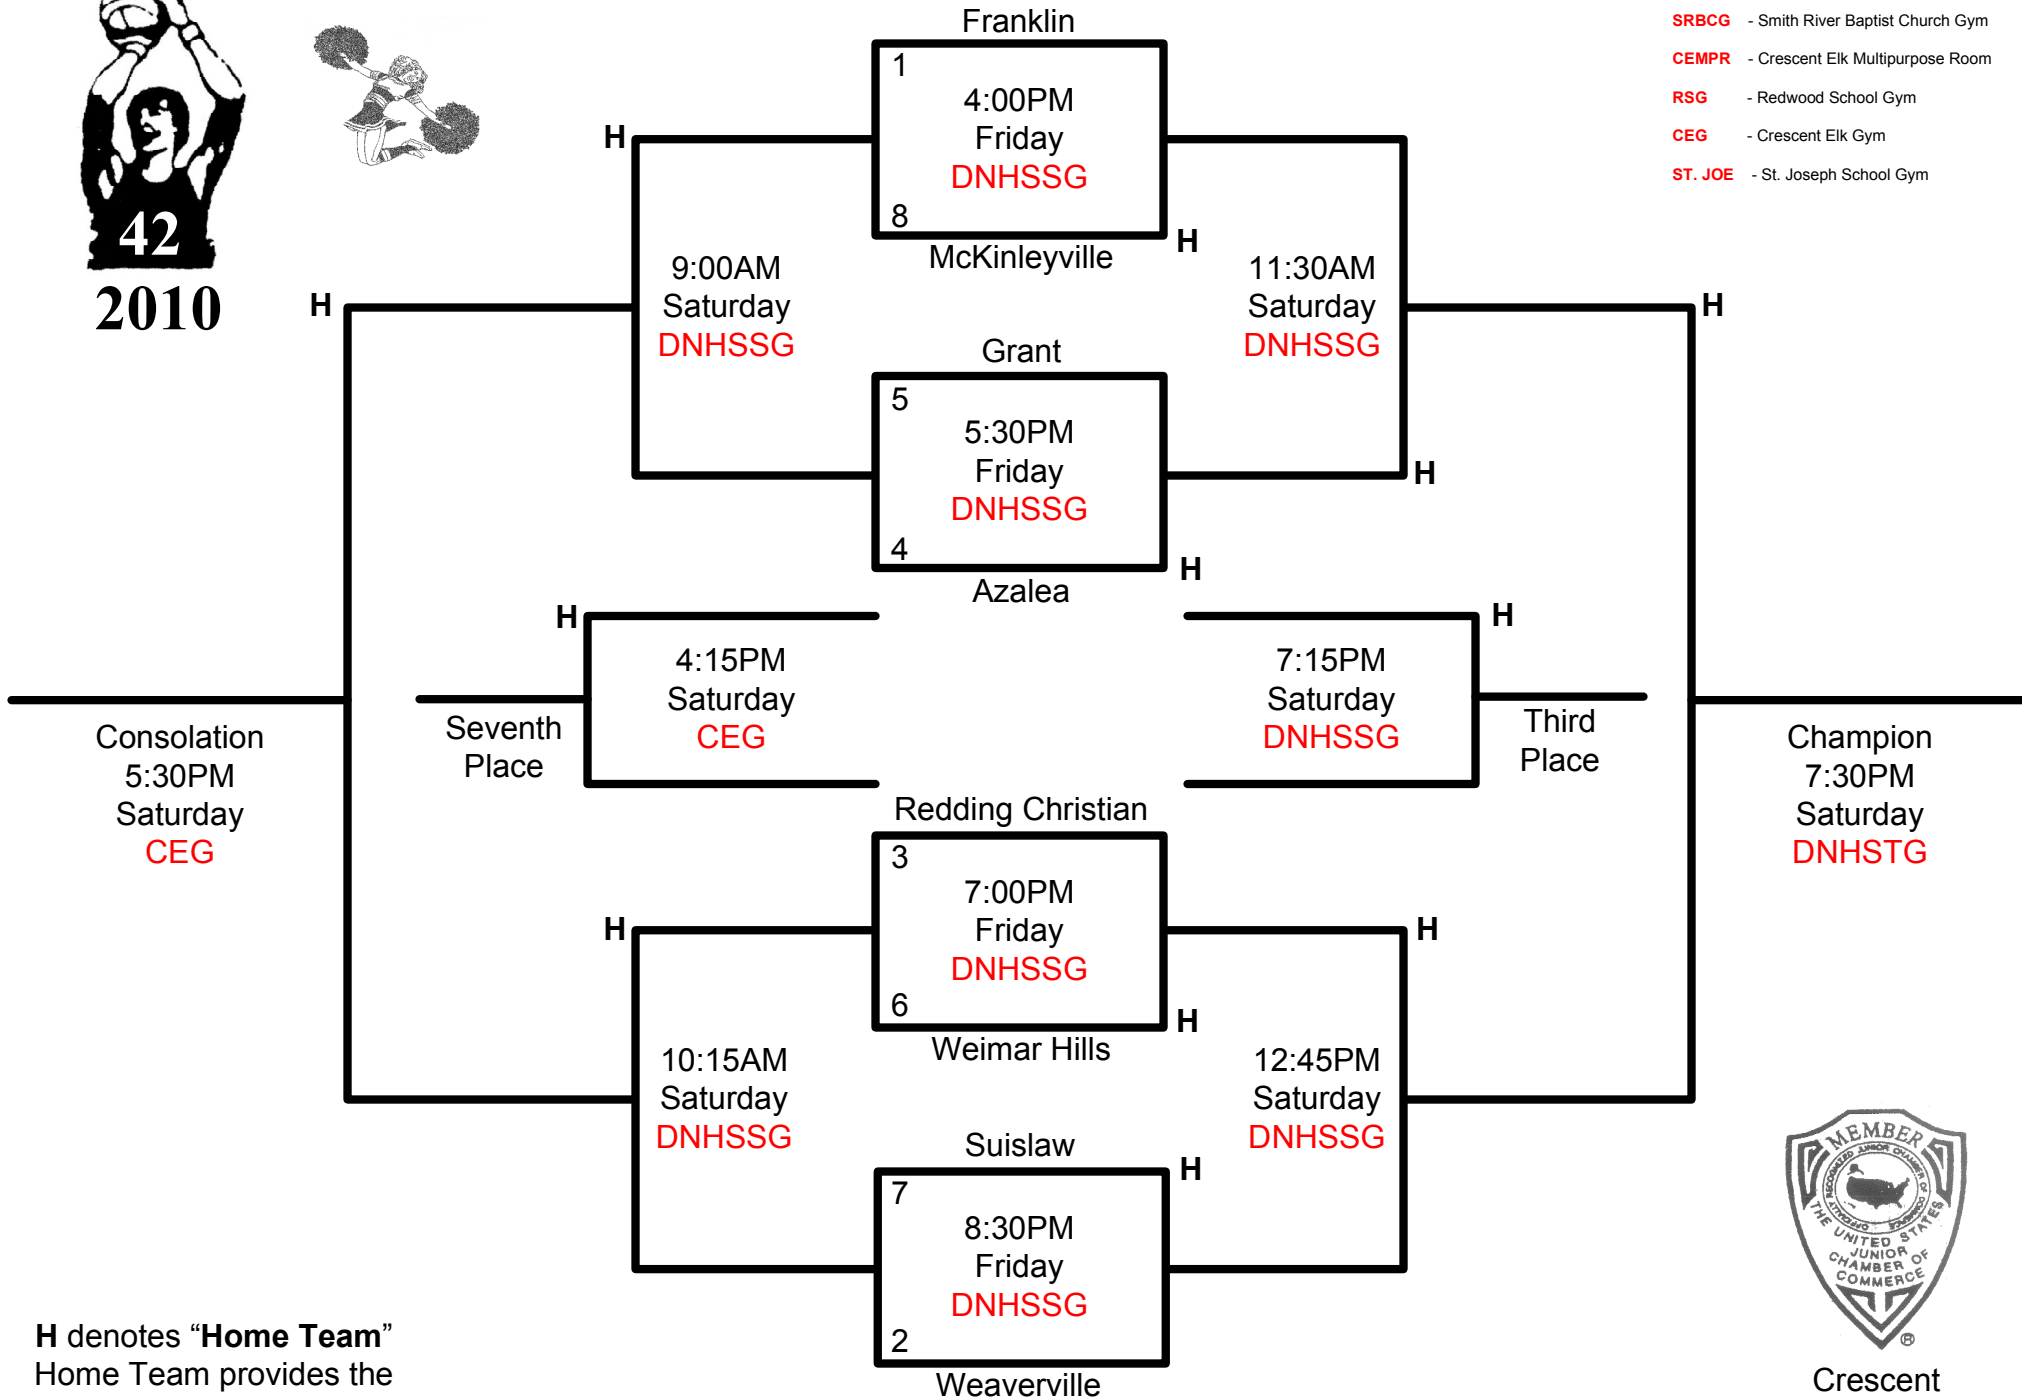

H denotes "Home Team"
Home Team provides the official scorekeeper

Crescent City Jaycees

AA Division

2010

- DNHSTG** - Del Norte High School Thunen Gym
- DNHSSG** - Del Norte High School Small Gym
- FSCG** - Four Square Church Gym
- SRBCG** - Smith River Baptist Church Gym
- CEMPR** - Crescent Elk Multipurpose Room
- RSG** - Redwood School Gym
- CEG** - Crescent Elk Gym
- ST. JOE** - St. Joseph School Gym